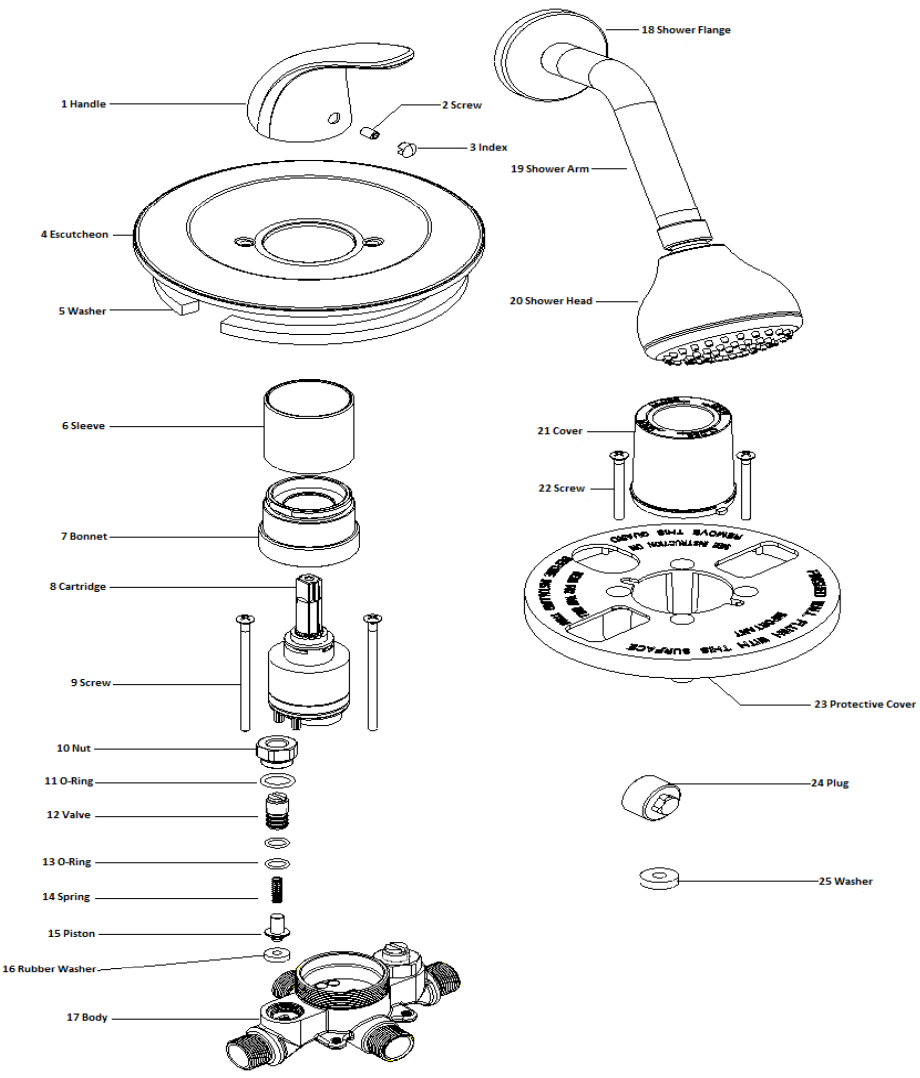

| | | |
|-------------------|--------------|-----------------|
| 525915 | 525923 | 525931 |
| Oil Rubber Bronze | Satin Nickel | Polished Chrome |

| No. | Name | 525915 | | 525923 | | 525931 | |
|-----|------------------|------------|------------|------------|------------|------------|------------|
| | | Order Code | List Price | Order Code | List Price | Order Code | List Price |
| 1 | Handle | | | | | | |
| 2 | Screw | | | | | | |
| 3 | Index | | | | | | |
| 4 | Escutcheon | | | | | | |
| 5 | Washer | | | | | | |
| 6 | Sleeve | | | | | | |
| 7 | Bonnet | | | | | | |
| 8 | Cartridge | 920215 | \$47.11 | 920215 | \$47.11 | 920215 | \$47.11 |
| 9 | Screw | | | | | | |
| 10 | Nut | | | | | | |
| 11 | O-Ring | | | | | | |
| 12 | Valve | | | | | | |
| 13 | O-Ring | | | | | | |
| 14 | Spring | | | | | | |
| 15 | Piston | | | | | | |
| 16 | Rubber Washer | | | | | | |
| 17 | Body | | | | | | |
| 18 | Shower Flange | | | | | | |
| 19 | Shower Arm | | | | | | |
| 20 | Shower Head | | | | | | |
| 21 | Cover | | | | | | |
| 22 | Screw | | | | | | |
| 23 | Protective Cover | | | | | | |
| 24 | Plug | 920280 | \$4.89 | 920280 | \$4.89 | 920280 | \$4.89 |
| 25 | Washer | | | | | | |