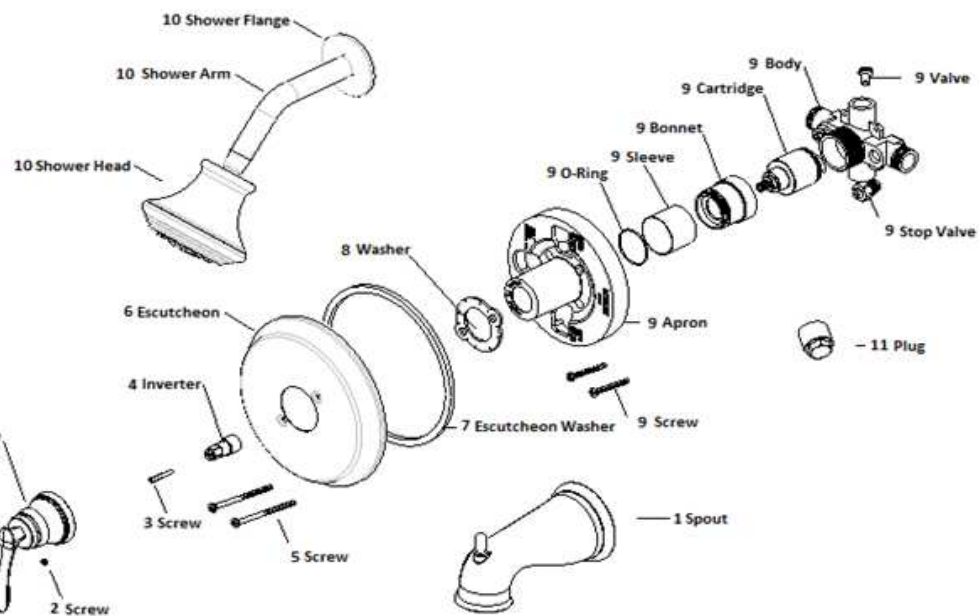

525782

Satin Nickel

525774

Oil Rubbed Bronze

No.	Name	525782		525774	
		Order Code	List Price	Order Code	List Price
1	Spout				
2	Handle	522631	\$14.95	522805	\$16.14
	Screw				
3	Screw				
4	Inverter				
5	Screw				
6	Escutcheon				
7	Escutcheon washer				
8	Washer				
9	Apron	907857	\$35.14	907857	\$35.14
	Sleeve				
	O-ring				
	Bonnet				
	Cartridge				
	Body				
	Stop valve				
10	Shower flange	522540	\$57.04	522557	\$76.98
	Shower arm				
	Shower Head				
11	Plug	908095	\$3.47	908095	\$3.47