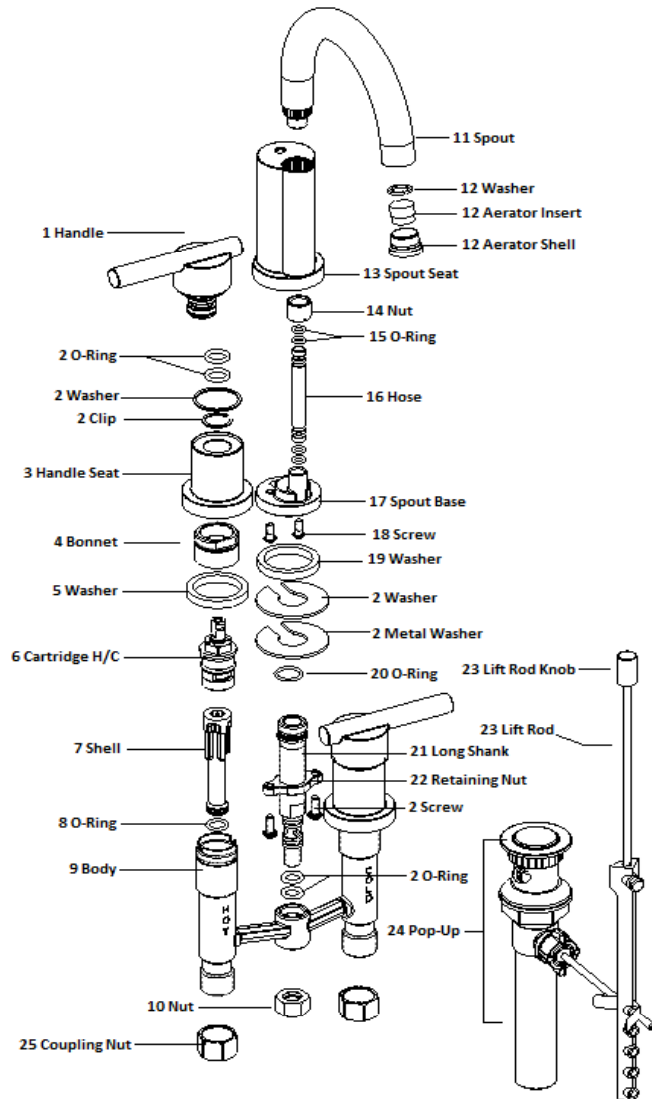

Geneva Lavatory Faucet . SPARE PARTS

525766
Chrome

525758
Satin Nickel

No.	Name	525766		525758	
		Order Code	List Price	Order Code	List Price
1	Handle				
2	O-Ring	908103	\$1.81	908103	\$1.81
	Washer				
	Clip				
	Washer				
	Metal Washer				
	Screw				
3	Handle Seat				
	Bonnet				
4	Washer				
6	Cartridge H	907519	\$9.42	907519	\$9.42
	Cartridge C				
7	Shell				
8	O-Ring				
9	Body				
10	Nut				
11	Spout				
12	Washer	908061	\$5.33	908079	\$5.49
	Aerator Insert				
	Aerator Shell				
13	Spout Seat				
14	Nut				
15	O-Ring				
16	Hose				
17	Spout Base				
18	Screw				
19	Washer				
20	O-Ring				
21	Long Shank				
22	Retaining Nut				
23	Lift Rod Knob				
	Lift Rod				
24	Pop-Up	529958	\$12.89	528000	\$12.89
25	Coupling Nut				