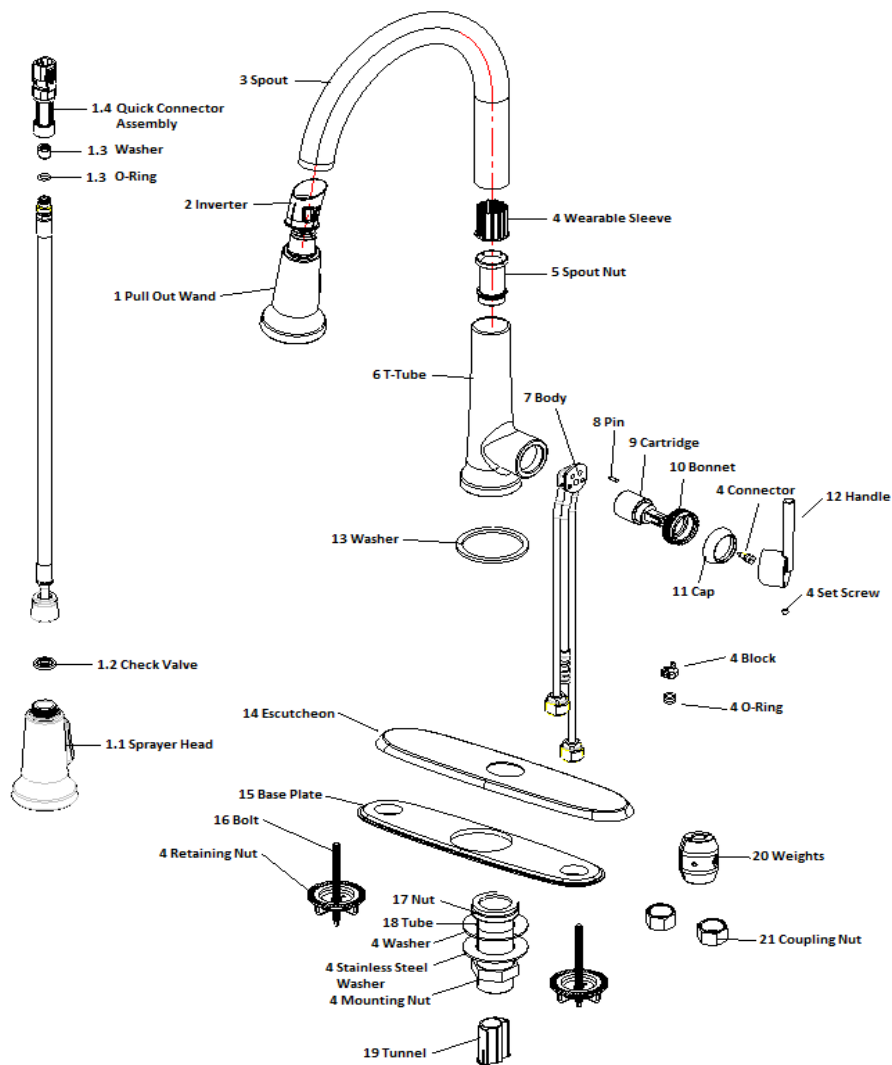

# Geneva Kitchen Faucet . SPARE PARTS

525725

Chrome

525717

Satin Nickel

No.	Name	525725		525717	
		Order Code	List Price	Order Code	List Price
1	Pull Out Wand				
1.1	Sprayer Head				
1.2	Check Valve				
1.3	Clip	908053	\$1.14	908053	\$1.14
	Washer				
1.4	Quick Connector Assembly				
2	Inverter	908087	\$0.78	908087	\$0.78
3	Spout				
4	Wearable Sleeve	908129	\$1.81	908129	\$1.81
	Connector				
	Set Screw				
	Block				
	O-Ring				
	Retaining Nut				
	Washer				
Stainless Steel Washer					
Mounting Nut					
5	Spout Nut				
6	T-Tube				
7	Body				
8	Pin				
9	Cartridge	907964	\$12.63	907964	\$12.63
10	Bonnet				
11	Cap				
12	Handle				
13	Washer				
14	Escutcheon				
15	Base Plate				
16	Bolt				
17	Nut				
18	Tube				
19	Tunnel				
20	Weights				
21	Coupling Nut				