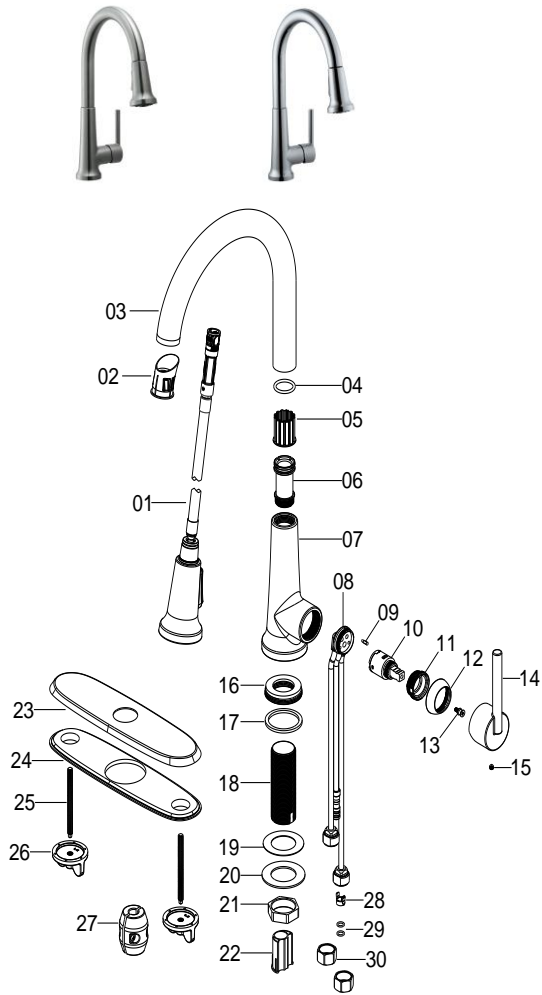

Geneva Single Handle Pull Out Kitchen Faucet

525717 (SN) - 525725 (CP)

525717 (SN)

525725 (CP)

NO.	RP NO.	PAT NO.	DESCRIPTION	MATERIAL	QTY	Order Code	List Price	Order Code	List Price
#01	RP3827604	4.24.55008.E004-01	SPRAY ASSEMBLE	HYBRID	1				
#02	RP64091	3.26.65869.020010-00	INVERTER	PLASTIC	1				
#03		3.10.67156.01S010-04	SPOUT	SUS	1				
#04	RP60006	3.30.810.040010-00	O-RING	RUBBER	1				
#05	RP64092	3.26.66033.050011-00	INVERTER	PLASTIC	1				
#06		3.15.65718.160012-01	NUT	ZINC	1				
#07		3.15.67156.030010-04	T-TUBE	ZINC	1				
#08		3.01.67037.06A010-10	BODY	BRASS	1				
#09		3.10.67037.200010-00	PIN	SUS	1				
#10	RP20090	3.35.67784.010010-00	CARTRIDGE	HYBRID	1				
#11	RP70248	3.05.67037.23L010-16	BONNET NUT	ALUMINUM	1				
#12	RP8020404	3.01.67070.150010-04	CAP	BRASS	1				
#13	RP50200	3.10.67771.11S010-00	SCREW	SUS	1				
#14	RP1316204	3.15.67070.140010-04	HANDLE	ZINC	1				
#15	RP50002	3.10.407A.020010-20	SET SCREW	SUS304	1				
#16		3.20.67156.06P810-00	NUT	PLASTIC	1				
#17		3.20.67156.334610-00	WASHER	PLASTIC	1				
#18		3.11.F529D.080111-36	SHANK	METAL	1				
#19	RP64131	3.20.F538LC.180010-00	WASHER	PLASTIC	1				
#20	RP64146	3.11.8012.060010-360	WASHER	METAL	1				
#21	RP56063	3.01.65712.050010-11	MOUNTING NUT	BRASS	1				
#22	RP70374	3.26.F532.250011-00	CLIP	PLASTIC	1				
#23	RP8024604	3.15.67156.040011-04	ESCUTCHEON	ZINC	1				
#24	RP80277	3.20.67050.250010-00	BASE PLATE	PLASTIC	1				
#25	RP50071	3.11.F532.130010-360	BOLT	METAL	2				
#26	RP56109	3.20.67070.80P010-00	MOUNTING NUT	PLASTIC	2				
#27	RP70137	3.11.827.160010-7606	WEIGHTS	METAL	1				
#28	RP70421	3.26.67448.220011-00	BLOCK	PLASTIC	1				
#29	RP60002	3.30.55025.002910-00	O-RING	RUBBER	2				
#30	RP56002	3.01.408.26B010-00	COUPLING NUT	BRASS	2				