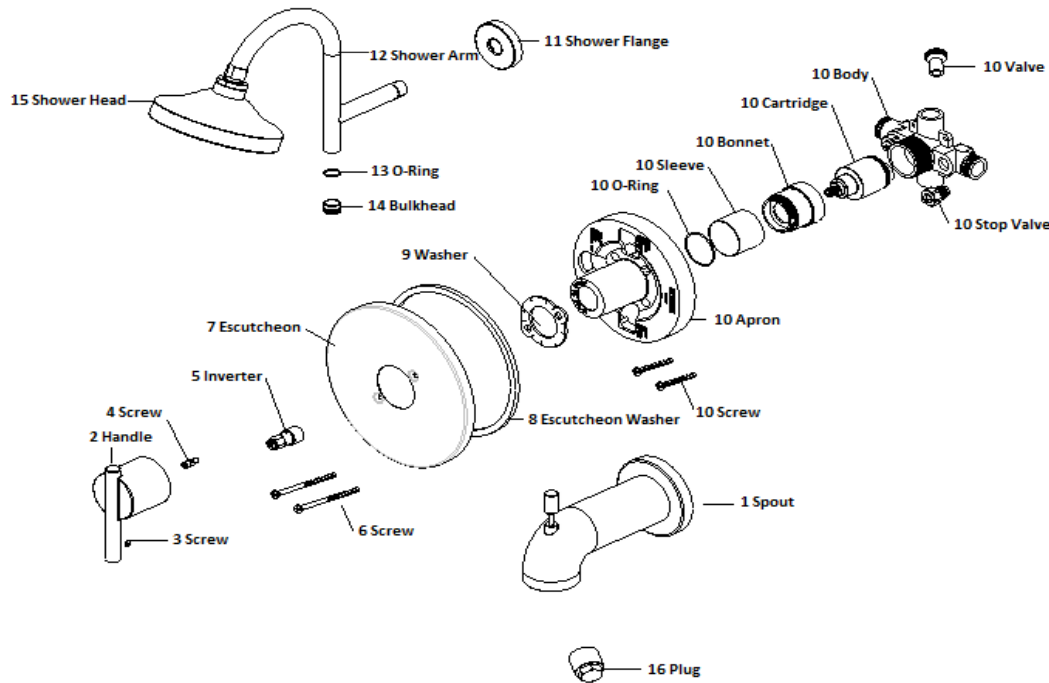

# Geneva Tub and Shower Faucet . SPARE PARTS

525709

polished chrome

525691

satin nickel

No.	Name	525709		525691	
		Order Code	List Price	Order Code	List Price
1	Spout				
2	Handle				
3	Screw				
4	Screw				
5	Inverter				
6	Screw				
7	Escutcheon				
8	Escutcheon washer				
9	Washer				
10	Apron				
	Sleeve				
	O-ring				
	Bonnet				
	Cartridge	907857	\$ 35.14	907857	\$ 35.14
	Body				
	Stop valve				
	Screw				
	Valve				
11	Shower flange				
12	Shower arm				
13	O-ring				
14	Bulkhead				
15	Shower head				
16	Plug	908095	\$3.47	908095	\$3.47