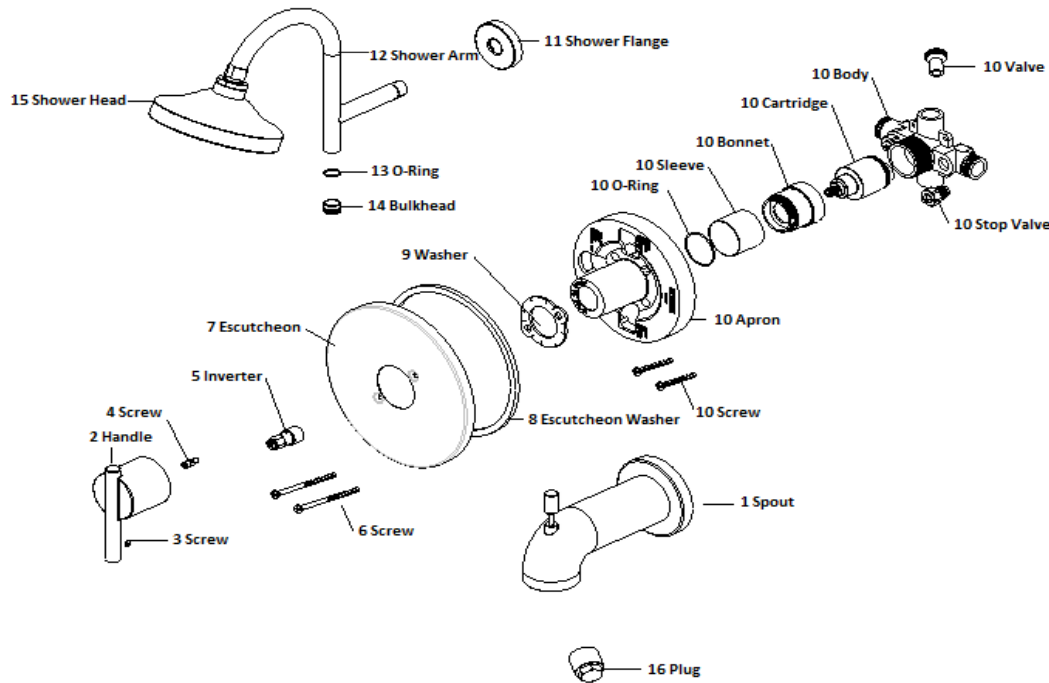

Geneva Tub and Shower Faucet . SPARE PARTS

525709

polished chrome

525691

satin nickel

No.	Name	525709		525691	
		Order Code	List Price	Order Code	List Price
1	Spout				
2	Handle				
3	Screw				
4	Screw				
5	Inverter				
6	Screw				
7	Escutcheon				
8	Escutcheon washer				
9	Washer				
10	Apron				
	Sleeve				
	O-ring				
	Bonnet				
	Cartridge	907857	\$ 35.14	907857	\$ 35.14
	Body				
	Stop valve				
	Screw				
	Valve				
11	Shower flange				
12	Shower arm				
13	O-ring				
14	Bulkhead				
15	Shower head				
16	Plug	908095	\$3.47	908095	\$3.47