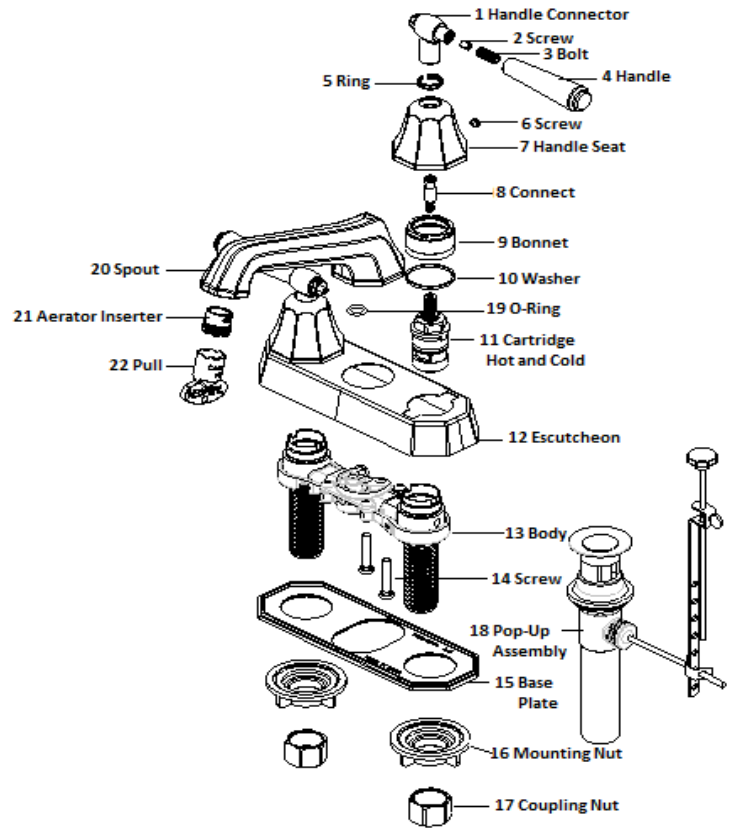

Barcelona Lavatory Faucet . SPARE PARTS

525600 Satin Nickel 525584 Brushed Bronze

No.	Name	525600		525584	
		Order Code	List Price	Order Code	List Price
1	Handle Connector				
2	Screw				
3	Bolt				
4	Handle				
5	Ring				
6	Screw				
7	Handle Seat				
8	Connect				
9	Bonnet				
10	Washer				
11	Cold Cartridge	908137	\$10.14	908137	\$10.14
	Hot Cartridge				
12	Escutcheon				
13	Body				
14	Screw				
15	Base Plate				
16	Mounting Nut				
17	Coupling Nut				
18	Pop-Up Assembly	528000	\$12.89	902619	\$20.80
19	O-Ring				
20	Spout				
21	Aerator Inserter	907758	\$5.38	907758	\$5.38
22	Pull	907766	\$0.98	907766	\$0.98