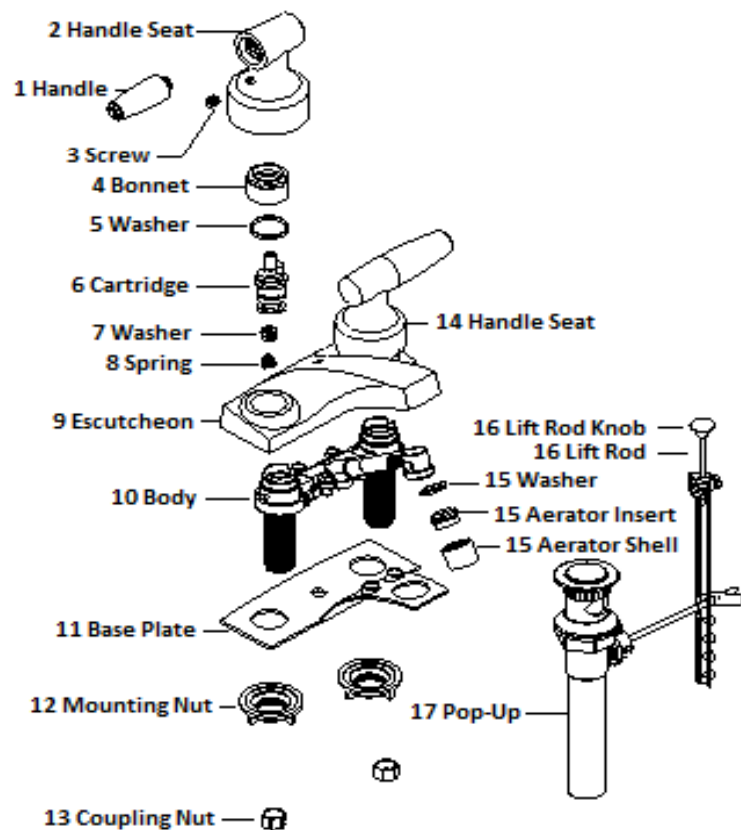

525550

Chrome

No.	Name	525550	
		Order Code	List Price
1	Handle		
2	Handle Seat		
3	Screw		
4	Bonnet		
5	Washer		
6	Cartridge		
7	Washer		
8	Spring		
9	Escutcheon		
10	Body		
11	Base Plate		
12	Mounting Nut		
13	Coupling Nut		
14	Handle Seat		
15	Washer	907527	\$2.85
	Aerator Insert		
	Aerator Shell		
16	Lift Rod Knob		
	Lift Rod		
17	Pop-Up	529958	\$12.89