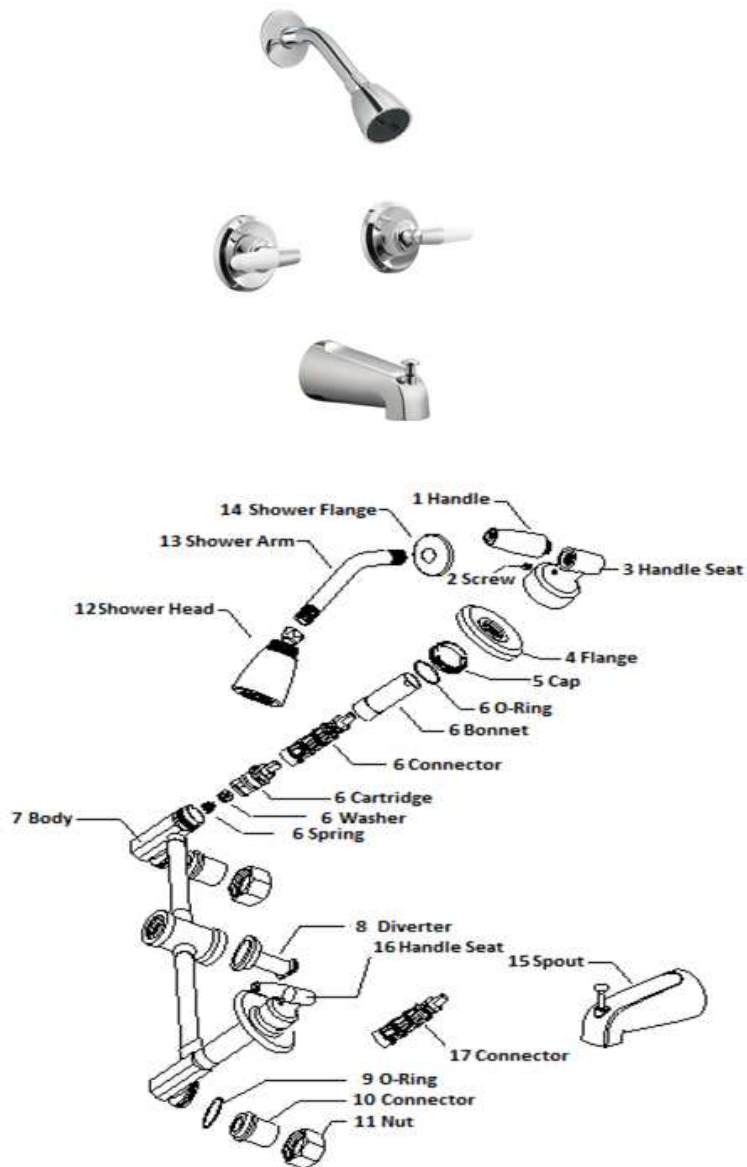

525543

Chrome

No.	Name	525543	
		Order Code	List Price
1	Handle		
2	Screw		
3	Handle Seat		
4	Flange		
5	Cap		
6	O-Ring	907899	\$13.66
	Bonnet		
	Connector		
	Cartridge		
	Washer		
	Spring		
7	Body		
8	Diverter		
9	O-Ring		
10	Connector		
11	Nut		
12	Shower Head		
13	Shower Arm		
14	Shower Flange		
15	Spout	522565	\$19.00
16	Handle Seat		
17	Connector		