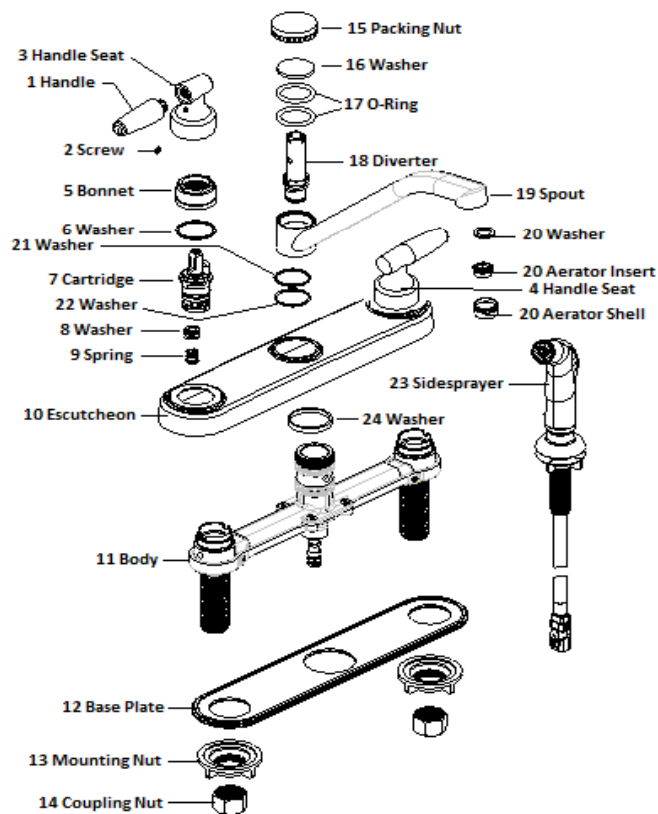

525535

Chrome

No.	Name	525535	
		Order Code	List Price
1	Handle		
2	Screw		
3	Handle Seat		
4	Handle Seat		
5	Bonnet		
6	Washer		
7	Cartridge		
8	Washer		
9	Spring		
10	Escutcheon		
11	Body		
12	Base Plate		
13	Mounting Nut		
14	Coupling Nut		
15	Packing Nut		
16	Washer		
17	O-Ring		
18	Diverter	907584	\$1.91
19	Spout		
20	Washer	907881	\$1.91
	Aerator Insert		
	Aerator Shell		
21	Washer		
22	Washer		
23	Sidesprayer	907592	\$19.72
24	Washer		