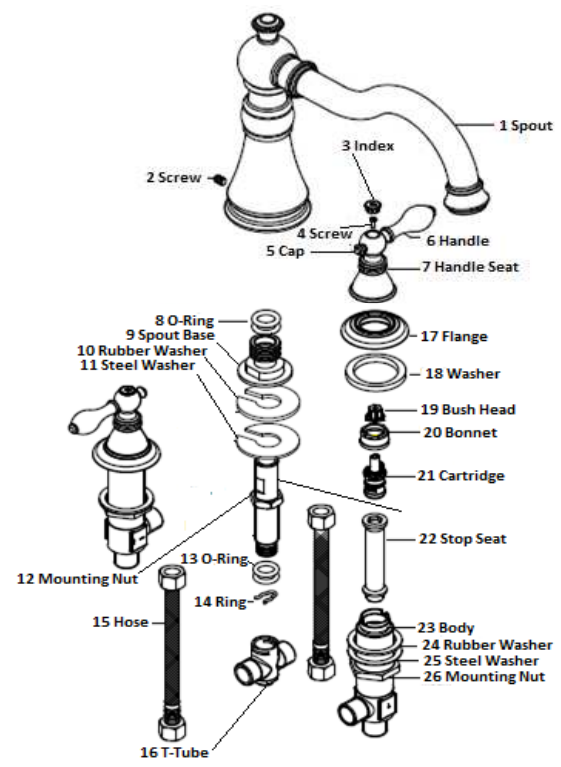

525279 Oil Rubber Bronze	525261 Satin Nickel	525253 Polished Chrome
-----------------------------	------------------------	---------------------------

No.	Name	525279		525261		525253	
		Order Code	List Price	Order Code	List Price	Order Code	List Price
1	Spout						
2	Screw						
3	Index						
4	Screw						
5	Cap						
6	Handle						
7	Handle Seat						
8	O-Ring						
9	Spout Base						
10	Rubber Washer						
11	Steel Washer						
12	Mounting Nut						
13	O-Ring						
14	Ring						
15	Hose						
16	T-Tube						
17	Flange						
18	Washer						
19	Bush head						
20	Bonnet						
21	Cartridge	920223	\$5.07	920223	\$5.07	920223	\$5.07
22	Stop Seat						
23	Body						
24	Rubber Washer						
25	Steel Washer						
26	Mounting Nut						