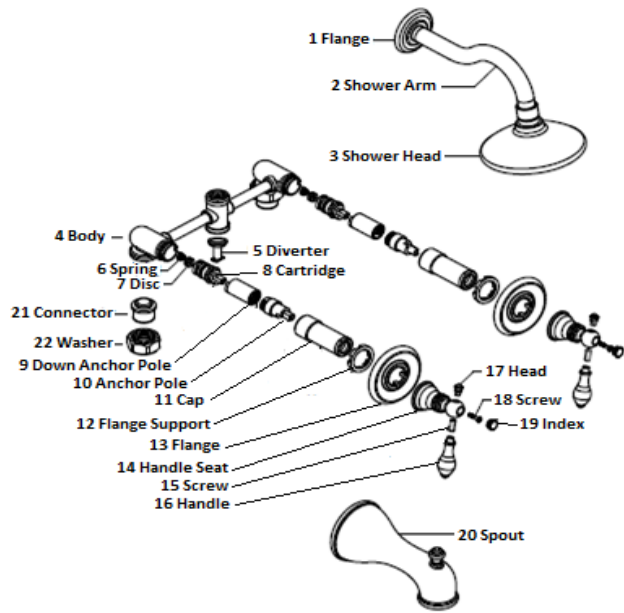

Dunhill Tub and Shower Faucet . SPARE PARTS

525238 Oil Rubber Bronze	525220 Satin Nickel	525212 Polished Chrome
-----------------------------	------------------------	---------------------------

No.	Name	525238		525220		525212	
		Order Code	List Price	Order Code	List Price	Order Code	List Price
1	Flange						
2	Shower Arm						
3	Shower Head	909580	\$42.07	909598	\$40.73	909606	\$40.73
4	Body						
5	Diverter						
6	Spring						
7	Disc						
8	Cartridge	909648	5.64	909648	5.64	909648	5.64
9	Down Anchor Pole						
10	Anchor Pole						
11	Cap						
12	Flange Support						
13	Flange						
14	Handle Seat						
15	Screw						
16	Handle						
17	Head						
18	Screw						
19	Index						
20	Spout	909614	28.31	909622	26.96	909630	21.94
21	Connector						
22	Washer						