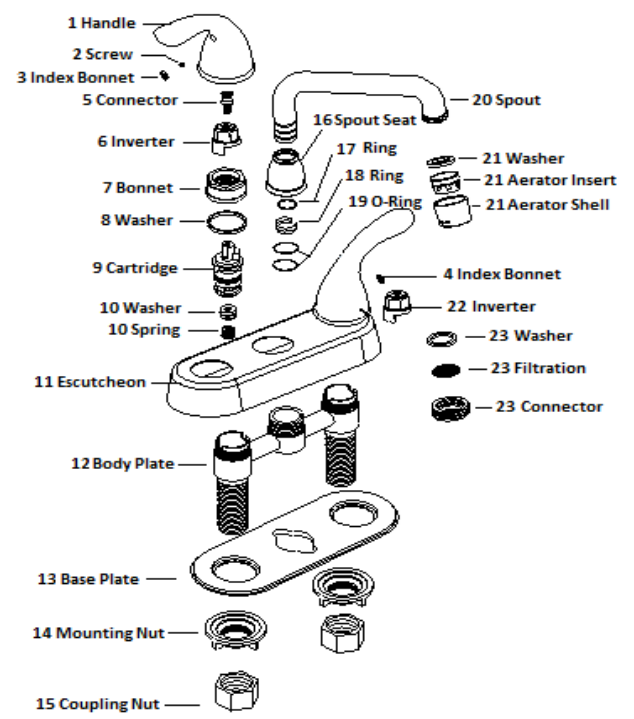

Ashland Laundry Faucet . SPARE PARTS

525139
Chrome

525147
Satin Nickel

No.	Name	525139		525147	
		Order Code	List Price	Order Code	List Price
1	Handle				
2	Screw				
3	Index Bonnet				
4	Index Bonnet				
5	Connector				
6	Inverter				
7	Bonnet				
8	Washer				
9	Cartridge	907659	\$2.12	907659	\$2.12
10	Washer	907667	\$0.72	907667	\$0.72
	Spring				
11	Escutcheon				
12	Body				
13	Base Plate				
14	Mounting Nut				
15	Coupling Nut				
16	Spout Seat				
17	Ring				
18	Ring				
19	O-Ring				
20	Spout				
21	Washer	907675	\$2.07	907683	\$2.54
	Aerator Insert				
	Aerator Shell				
22	Inverter				
23	Washer	907691	\$2.48	907709	\$3.16
	Filtration				
	Connector				