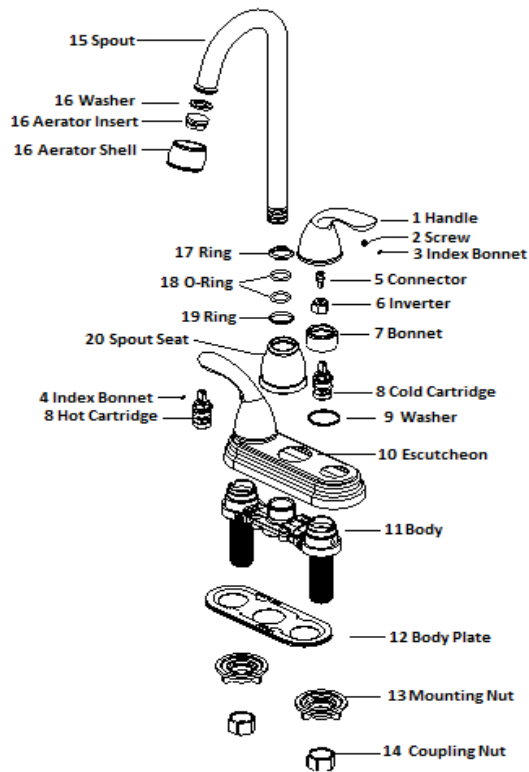

525105

Chrome

525113

Satin Nickel

525121

Oil Rubbed Bronze

No.	Name	525105		525113		525121	
		Order Code	List Price	Order Code	List Price	Order Code	List Price
1	Handle						
2	Screw						
3	Index Bonnet						
4	Index Bonnet						
5	Connector						
6	Inverter						
7	Bonnet						
8	Hot Cartridge	907519	\$9.42	907519	\$9.42	907519	\$9.42
	Cold Cartridge						
9	Washer						
10	Escutcheon						
11	Body						
12	Base Plate						
13	Mounting Nut						
14	Coupling Nut						
15	Spout						
16	Washer	907626	\$4.86	907634	\$5.33	907642	\$5.59
	Aerator Insert						
	Aerator Shell						
17	Ring						
18	O-Ring						
19	Ring						
20	Spout Seat						