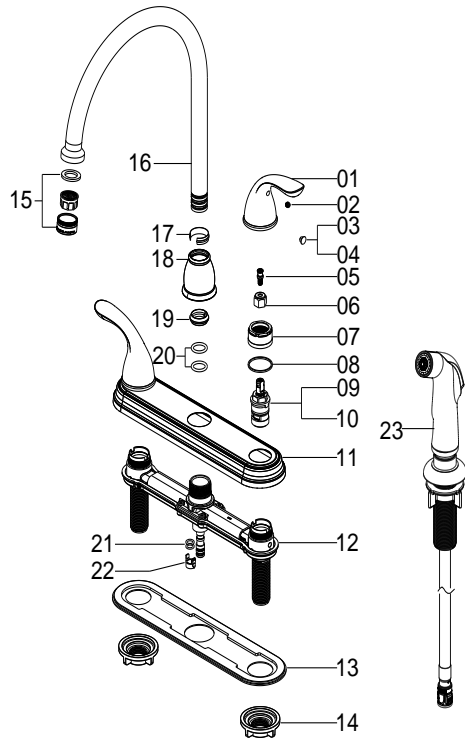

# Ashland Two Handle Kitchen Faucet with Side Sprayer

525071 (CP) - 525089 (SN) - 525097 (ORB)

525071 (CP)

525089 (SN)

525097 (ORB)

NO.	RP NO.	PAT NO.	DESCRIPTION	MATERIAL	QTY	Order Code	List Price	Order Code	List Price	Order Code	List Price
#01	RP1304101	3.15.7032.04S010-01	HANDLE	ZINC	2						
#02	RP50002	3.10.407A.020010-20	SET SCREW	SUS	2						
#03	RP10017	3.30.7032.140010-00R	INDEX R	RUBBER	1						
#04	RP10018	3.30.7032.140010-00B	INDEX B	RUBBER	1						
#05	RP50053	3.11.7032.130010-360	SCREW	METAL	2						
#06	RP64044	3.26.408.660010-00	INTERVER	PLASTIC	2						
#07	RP70193	3.15.470N.06A010-01	BONNET NUT	ZINC	2						
#08	RP64123	3.20.470N.070010-00H	WASHER	PLASTIC	2						
#09	RP20013	3.20.408.12AH10-00	CARTRIDGE H	HYBRID	1						
#10	RP20014	3.20.408.12AC10-00	CARTRIDGE C	HYBRID	1						
#11		3.10.822N.02S010-01	ESCUTCHEON	SUS	1						
#12		3.20.811NS.021010-00	BODY	HYBRID	1						
#13	RP80181	3.20.822N.030010-00	BASE PLATE	PLASTIC	1						
#14	RP56001	3.24.408.240010-00L	MOUNTING NUT	PLASTIC	2						
#15	RP3025601	3.30.408.270010-00	WASHER	RUBBER	1						
		3.26.66267.050010-00	AERATOR	PLASTIC	1						
		3.01.408E.571810-01	SHELL	BRASS	1						
#16	RP3304701	3.01.822.050010-01	SPOUT	BRASS	1						
#17	RP70023	3.26.811.080010-00	CLIP	PLASTIC	1						
#18		3.01.822D.080010-01	SPOUT NUT	BRASS	1						
#19	RP64019	3.26.811.090010-00	WASHER	PLASTIC	1						
#20	RP60008	3.30.811.020010-00	O-RING	RUBBER	2						
#21	RP60002	3.30.55025.002910-00	O-RING	RUBBER	2						
#22	RP70421	3.26.67448.220011-00	BLOCK	PLASTIC	1						
#23	RP3609801	4.24.518N.8301-03	SIDE SPRAYER	PLASTIC	1						