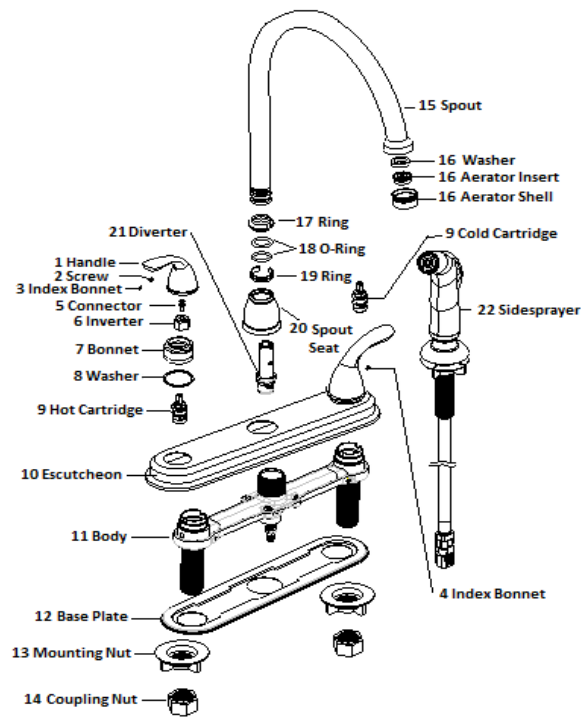

525071

Chrome

525089

Satin Nickel

525097

Oil Rubbed Bronze

No.	Name	525071		525089		525097	
		Order Code	List Price	Order Code	List Price	Order Code	List Price
1	Handle						
2	Screw						
3	Index Bonnet						
4	Index Bonnet						
5	Connector						
6	Inverter						
7	Bonnet						
8	Washer						
9	Hot Cartridge	907519	\$9.42	907519	\$9.42	907519	\$9.42
	Cold Cartridge						
10	Escutcheon						
11	Body						
12	Base Plate						
13	Mounting Nut						
14	Coupling Nut						
15	Spout						
	Washer						
	Aerator Insert	907550	\$1.91	907568	\$2.33	907576	\$2.90
Aerator Shell							
17	Ring						
18	O-Ring						
19	Ring						
20	Spout Seat						
21	Diverter	907584	\$1.91	907584	\$1.91	907584	\$1.91
22	Side Sprayer	907592	\$19.72	907600	\$26.75	907618	\$44.40