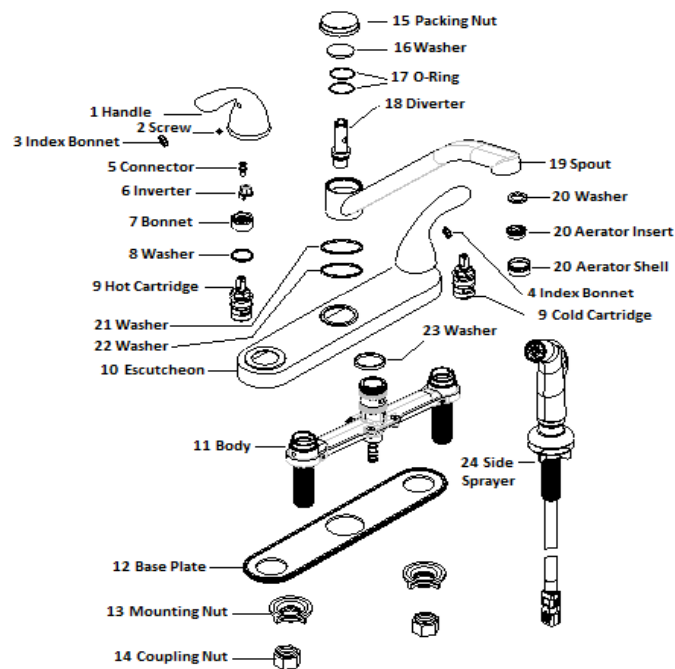

Ashland Low Arch Faucet . SPARE PARTS

525048

Chrome

525055

Satin Nickel

525063

Oil Rubbed Bronze

No.	Name	525048		525055		525063	
		Order Code	List Price	Order Code	List Price	Order Code	List Price
1	Handle						
2	Screw						
3	Index Bonnet						
4	Index Bonnet						
5	Connector						
6	Inverter						
7	Bonnet						
8	Washer						
9	Hot Cartridge	907519	\$9.42	907519	\$9.42	907519	\$9.42
	Cold Cartridge						
10	Escutcheon						
11	Body						
12	Base Plate						
13	Mounting Nut						
14	Coupling Nut						
15	Packing Nut						
16	Washer						
17	O-Ring						
18	Diverter						
19	Spout						
	Washer						
20	Aerator Insert	907550	\$1.91	907568	\$2.33	907576	\$2.90
	Aerator Shell						
21	Washer						
22	Washer						
23	Washer						
24	Side Sprayer	907592	\$19.72	907600	26.75	907618	\$44.40