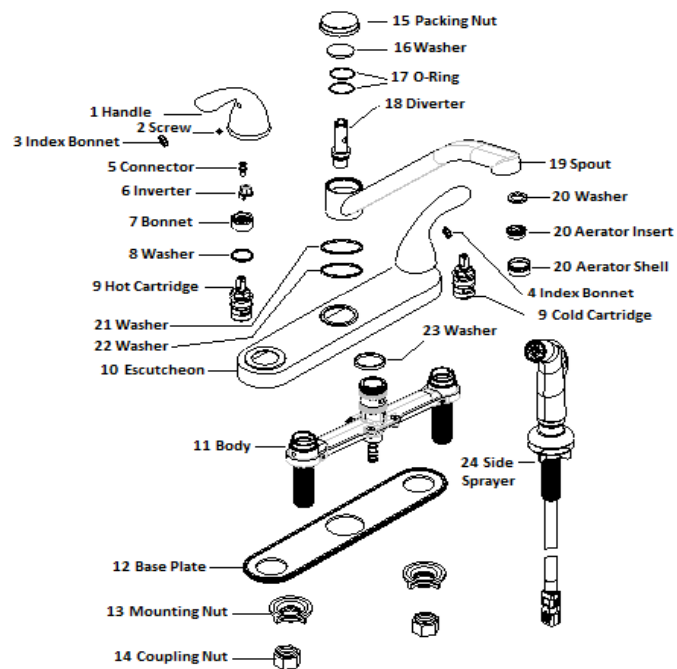

# Ashland Low Arch Faucet . SPARE PARTS

525048

Chrome

525055

Satin Nickel

525063

Oil Rubbed Bronze

No.	Name	525048		525055		525063	
		Order Code	List Price	Order Code	List Price	Order Code	List Price
1	Handle						
2	Screw						
3	Index Bonnet						
4	Index Bonnet						
5	Connector						
6	Inverter						
7	Bonnet						
8	Washer						
9	Hot Cartridge	907519	\$9.42	907519	\$9.42	907519	\$9.42
	Cold Cartridge						
10	Escutcheon						
11	Body						
12	Base Plate						
13	Mounting Nut						
14	Coupling Nut						
15	Packing Nut						
16	Washer						
17	O-Ring						
18	Diverter						
19	Spout						
	Washer						
20	Aerator Insert	907550	\$1.91	907568	\$2.33	907576	\$2.90
	Aerator Shell						
21	Washer						
22	Washer						
23	Washer						
24	Side Sprayer	907592	\$19.72	907600	26.75	907618	\$44.40