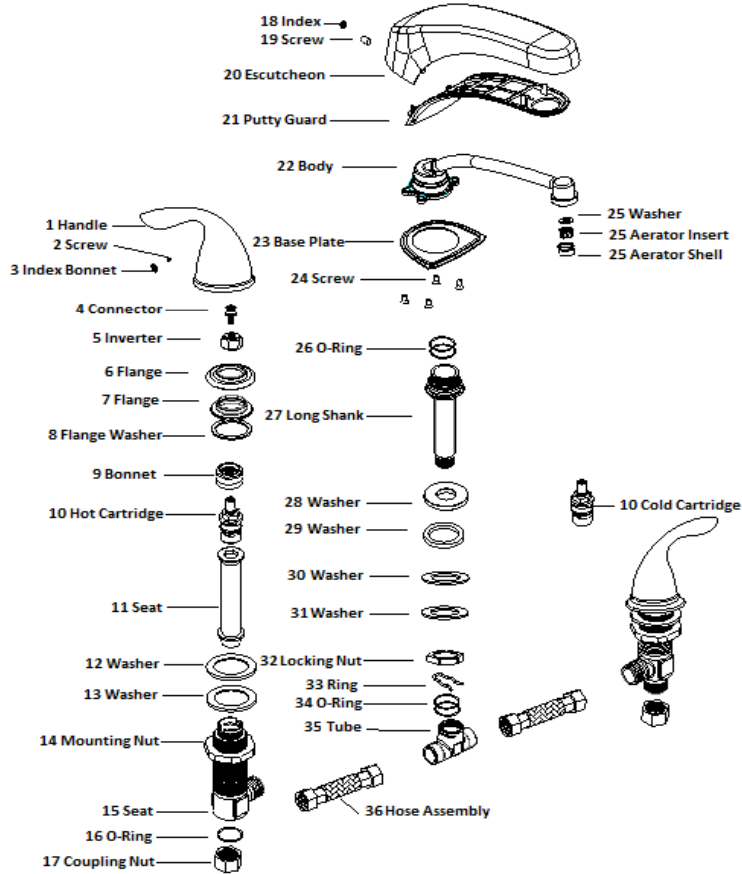

# Ashland Roman Tub Faucet . SPARE PARTS

525014

Chrome

525022

Satin Nickel

525030

Oil Rubbed Bronze

No.	Name	525014		525022		525030	
		Order Code	List Price	Order Code	List Price	Order Code	List Price
1	Handle						
2	Screw						
3	Index Bonnet						
4	Connector						
5	Inverter						
6	Flange						
7	Flange						
8	Flange Washer						
9	Bonnet						
10	Cold Cartridge	907519	\$9.42	907519	\$9.42	907519	\$9.42
	Hot Cartridge						
11	Seat						
12	Washer						
13	Washer						
14	Mounting Nut						
15	Seat						
16	O-Ring						
17	Coupling Nut						
18	Index						
19	Screw						
20	Escutcheon						
21	Putty Guard						
22	Body						
23	Base Plate						
24	Screw						
25	Washer	907717	\$2.33	907725	\$3.42	907733	\$3.62
	Aerator Insert						
	Aerator Shell						
26	O-Ring						
27	Long Shank						
28	Washer						
29	Washer						
30	Washer						
31	Washer						
32	Locking Nut						
33	Ring						
34	O-Ring						
35	Tube						
36	Hose Assembly	907741	\$21.53	907741	\$21.53	907741	\$21.53