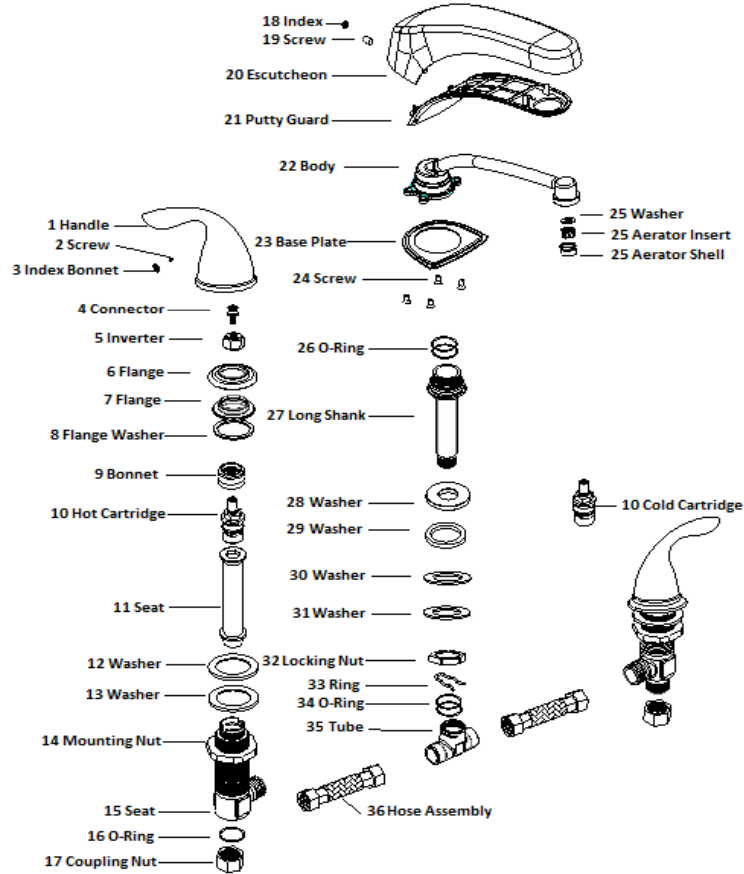

525014

Chrome

525022

Satin Nickel

525030

Oil Rubbed Bronze

No.	Name	525014		525022		525030	
		Order Code	List Price	Order Code	List Price	Order Code	List Price
1	Handle						
2	Screw						
3	Index Bonnet						
4	Connector						
5	Inverter						
6	Flange						
7	Flange						
8	Flange Washer						
9	Bonnet						
10	Cold Cartridge	907519	\$9.42	907519	\$9.42	907519	\$9.42
	Hot Cartridge						
11	Seat						
12	Washer						
13	Washer						
14	Mounting Nut						
15	Seat						
16	O-Ring						
17	Coupling Nut						
18	Index						
19	Screw						
20	Escutcheon						
21	Putty Guard						
22	Body						
23	Base Plate						
24	Screw						
25	Washer	907717	\$2.33	907725	\$3.42	907733	\$3.62
	Aerator Insert						
	Aerator Shell						
26	O-Ring						
27	Long Shank						
28	Washer						
29	Washer						
30	Washer						
31	Washer						
32	Locking Nut						
33	Ring						
34	O-Ring						
35	Tube						
36	Hose Assembly	907741	\$21.53	907741	\$21.53	907741	\$21.53