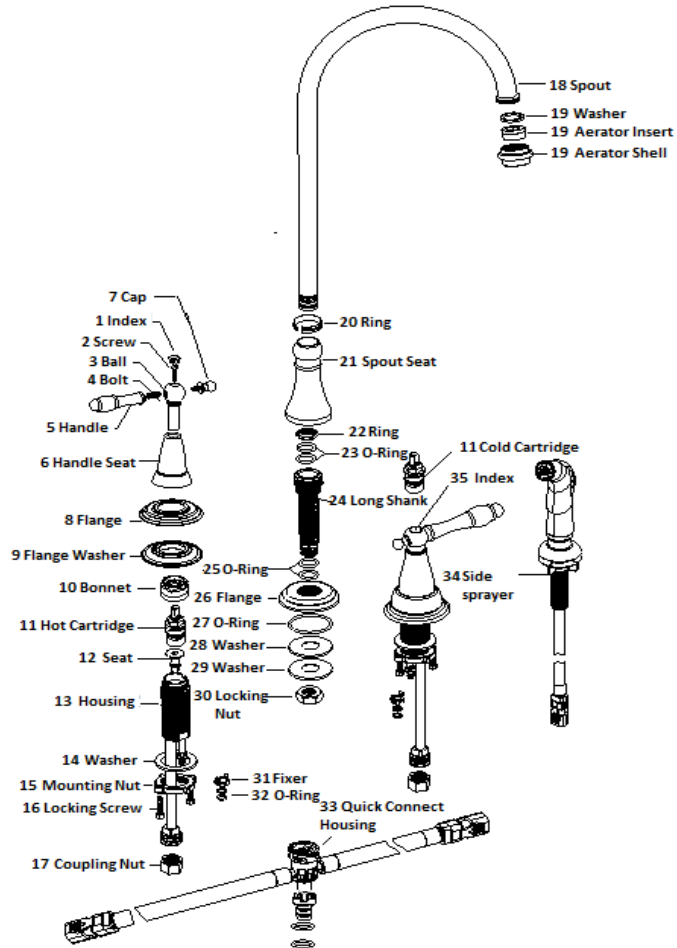

524793

Chrome

524801

Satin Nickel

524819

Oil Rubbed Bronze

No.	Name	524793		524801		524819	
		Order Code	List Price	Order Code	List Price	Order Code	List Price
1	Index						
2	Screw						
3	Ball						
4	Bolt						
5	Handle						
6	Handle Seat						
7	Cap						
8	Flange						
9	Flange Washer						
10	Bonnet						
11	Hot Cartridge	907519	\$9.42	907519	\$9.42	907519	\$9.42
	Cold Cartridge						
12	Seat						
13	Housing						
14	Washer						
15	Mounting Nut						
16	Locking Screw						
17	Coupling Nut						
18	Spout						
19	Washer	907931	\$5.23	907949	\$5.74	907956	\$5.95
	Aerator Insert						
	Aerator Shell						
20	Ring						
21	Spout Seat						
22	Ring						
23	O-Ring						
24	Long Shank						
25	O-Ring						
26	Flange						
27	O-Ring						
28	Washer						
29	Washer						
30	Locking Nut						
31	Fixer						
32	O-Ring						
33	Quick Connect Housing	907907	\$10.35	907907	\$10.35	907907	\$10.35
34	Side Sprayer	907592	\$19.72	907600	\$26.75	907618	\$44.40
35	Index						