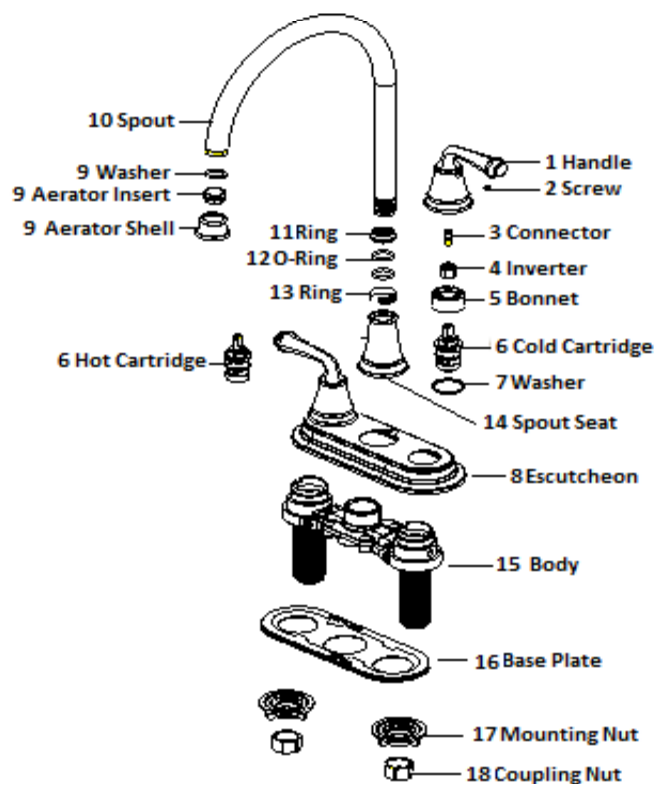

Eden Bar Faucet . SPARE PARTS

524751 524777
 Chrome Oil Rubbed Bronze

No.	Name	524751		524777	
		Order Code	List Price	Order Code	List Price
1	Handle				
2	Screw				
3	Connector				
4	Inverter				
5	Bonnet				
6	Cold Cartridge	907519	\$9.42	907519	\$9.42
	Hot Cartridge				
7	Washer				
8	Escutcheon				
9	Washer	907832	\$7.35	907840	\$8.59
	Aerator Insert				
	Aerator Shell				
10	Spout				
11	Ring				
12	O-Ring				
13	Ring				
14	Spout Seat				
15	Body				
16	Base Plate				
17	Mounting Nut				
18	Coupling Nut				