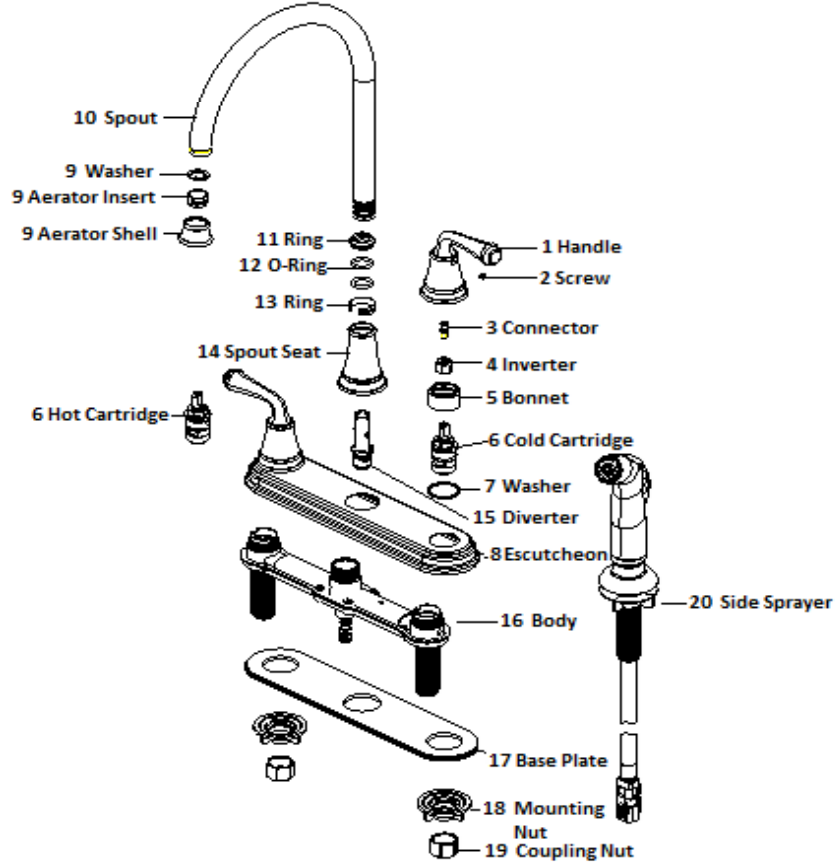

Eden Kitchen Faucet . SPARE PARTS

524710 Chrome
524736 Oil Rubbed Bronze

No.	Name	524710		524736	
		Order Code	List Price	Order Code	List Price
1	Handle				
2	Screw				
3	Connector				
4	Inverter				
5	Bonnet				
6	Cold Cartridge	907519	\$9.42	907519	\$9.42
	Hot Cartridge				
7	Washer				
8	Escutcheon				
9	Washer	907832	\$7.35	907840	\$8.59
	Aerator Insert				
	Aerator Shell				
10	Spout				
11	Ring				
12	O-Ring				
13	Ring				
14	Spout Seat				
15	Diverter				
16	Body				
17	Base Plate				
18	Mounting Nut				
19	Coupling Nut				
20	Side Sprayer	907592	\$19.72	907618	\$44.40