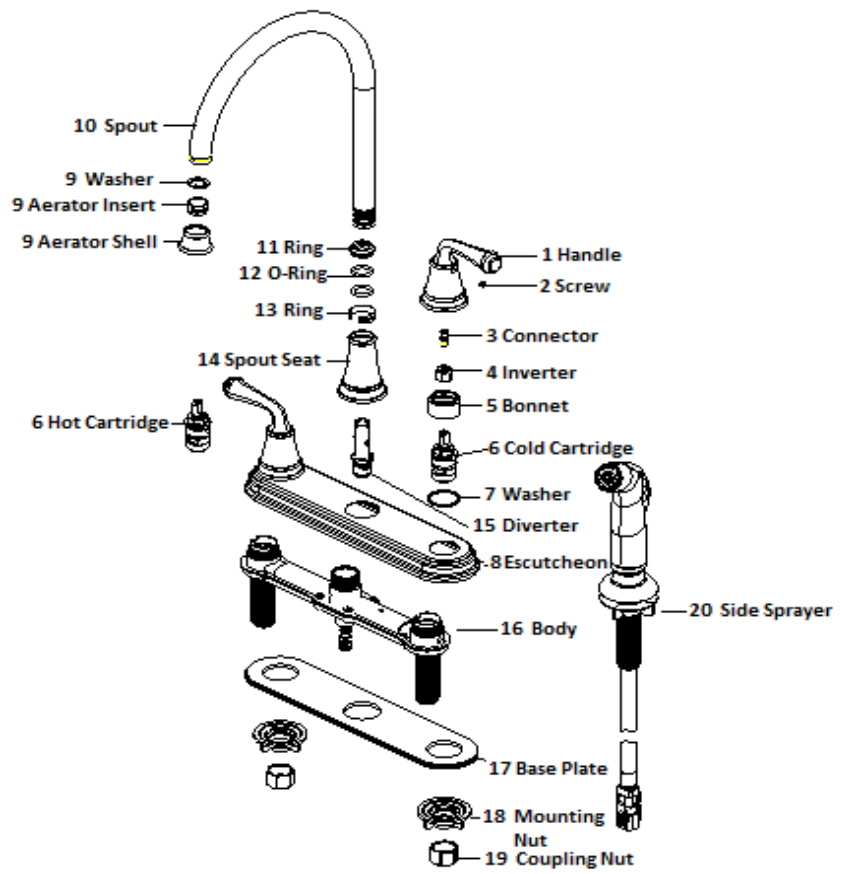

# Eden Kitchen Faucet . SPARE PARTS

524710 Chrome  
524736 Oil Rubbed Bronze

No.	Name	524710		524736	
		Order Code	List Price	Order Code	List Price
1	Handle				
2	Screw				
3	Connector				
4	Inverter				
5	Bonnet				
6	Cold Cartridge	907519	\$9.42	907519	\$9.42
	Hot Cartridge				
7	Washer				
8	Escutcheon				
9	Washer	907832	\$7.35	907840	\$8.59
	Aerator Insert				
	Aerator Shell				
10	Spout				
11	Ring				
12	O-Ring				
13	Ring				
14	Spout Seat				
15	Diverter				
16	Body				
17	Base Plate				
18	Mounting Nut				
19	Coupling Nut				
20	Side Sprayer	907592	\$19.72	907618	\$44.40