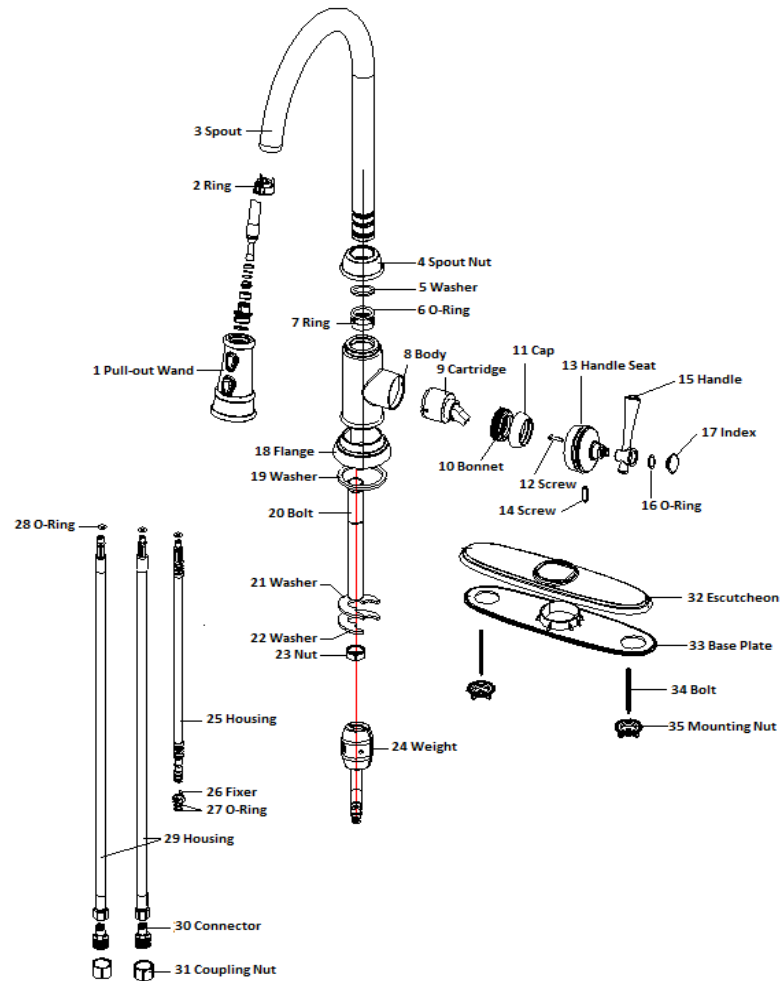

Ironwood Kitchen Faucet . SPARE PARTS

524702
Satin Nickel

524728
Brushed Bronze

No.	Name	524702		524728	
		Order Code	List Price	Order Code	List Price
1	Pull-out Wand				
2	Ring				
3	Spout				
4	Spout Nut				
5	Washer				
6	O-Ring				
7	Ring				
8	Body				
9	Cartridge	907410	\$8.12	907410	\$8.12
10	Bonnet				
11	Cap				
12	Screw				
13	Handle Seat				
14	Screw				
15	Handle				
16	O-Ring				
17	Index				
18	Flange				
19	Washer				
20	Bolt				
21	Washer				
22	Washer				
23	Nut				
24	Weight				
25	Housing				
26	Fixer				
27	O-Ring				
28	O-Ring				
29	Housing				
30	Connector				
31	Coupling Nut				
32	Escutcheon				
33	Base Plate				
34	Bolt				
35	Mounting Nut				