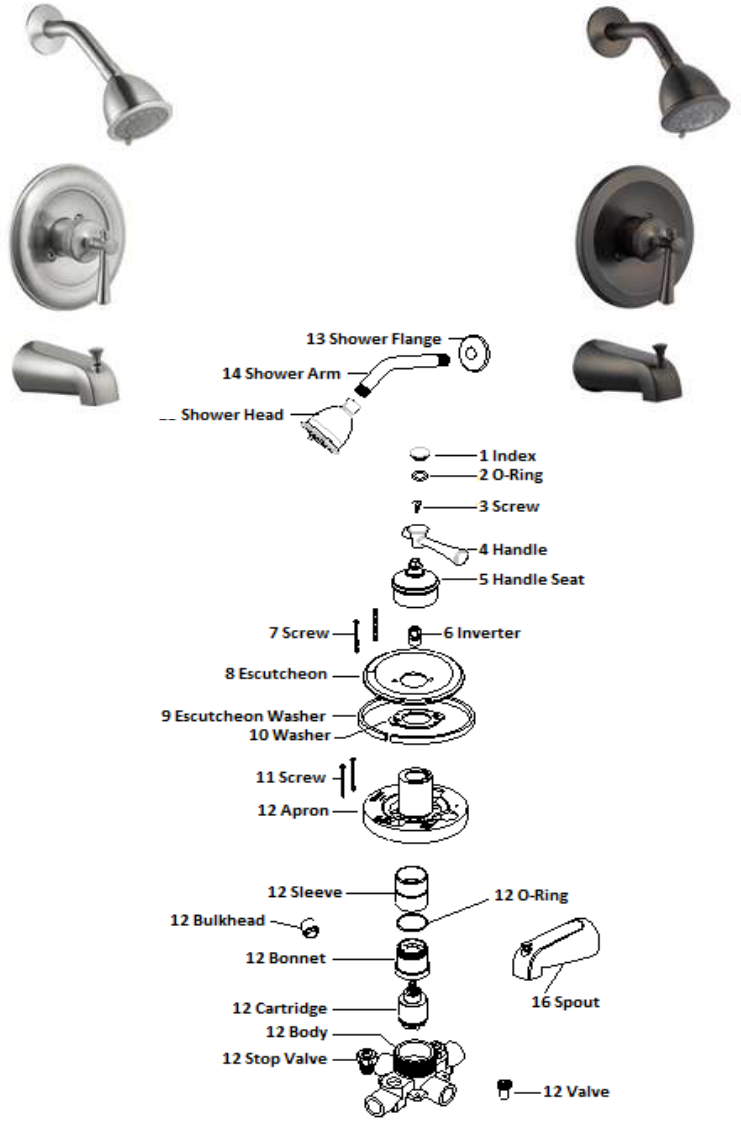

Ironwood Tub & Shower . SPARE PARTS

524660 Satin Nickel 524686 Brushed Bronze

No.	Name	524660		524686	
		Order Code	List Price	Order Code	List Price
1	Index				
2	O-Ring				
3	Screw				
4	Handle				
5	Handle Seat				
6	Inverter				
7	Screw				
8	Escutcheon				
9	Escutcheon Washer				
10	Washer				
11	Screw				
12	Apron				
	Sleeve				
	O-Ring				
	Bulkhead	908095	\$3.47	908095	\$3.47
	Bonnet				
	Cartridge	907857	\$35.14	907857	\$35.14
	Body				
Stop Valve					
Valve					
13	Shower Flange				
14	Shower Arm				
15	Shower Head				
16	Spout	522573	\$19.95		