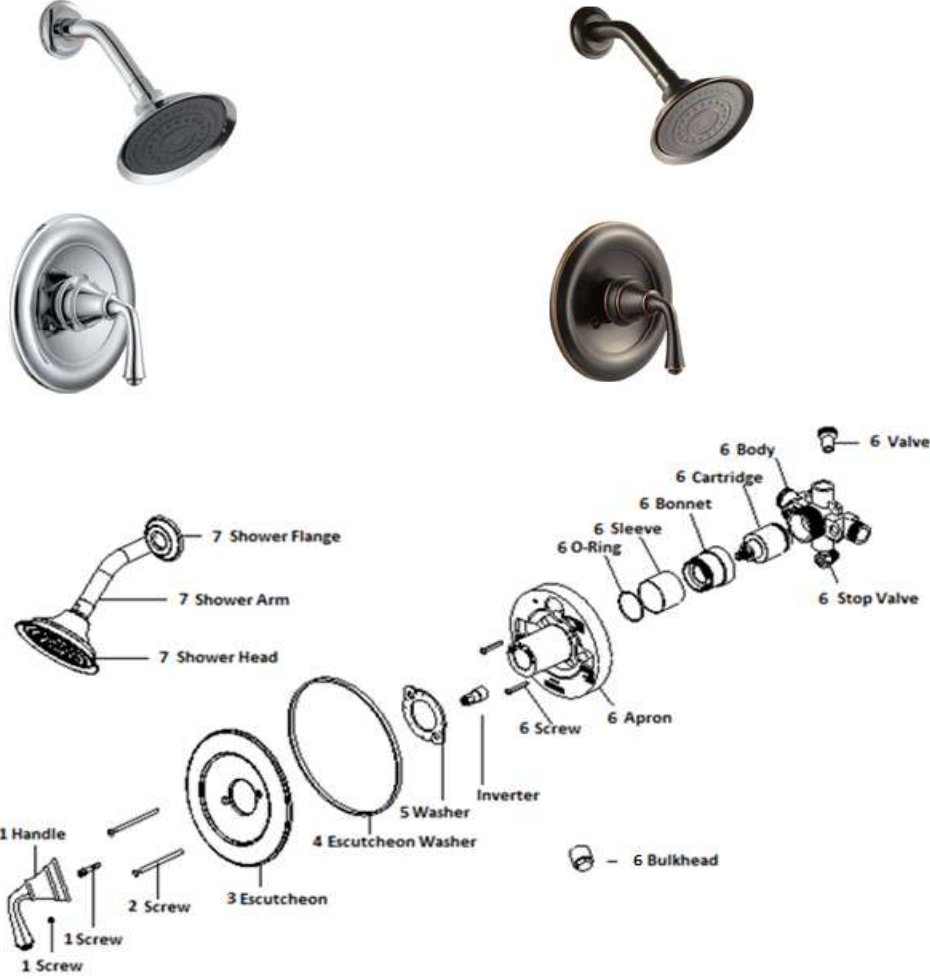

Eden Shower Only . SPARE PARTS

524678	524694
Chrome	Oil Rubbed Bronze

No.	Name	524678		524694	
		Order Code	List Price	Order Code	List Price
1	Handle	522599	\$17.91	522615	\$19.68
	Screw				
	Screw				
2	Screw				
3	Escutcheon				
4	Escutcheon Washer				
5	Washer				
6	Inverter	907857	\$35.14	907857	\$35.14
	Screw				
	Sleeve				
	Apron				
	O-Ring				
	Bonnet				
	Stop Valve				
	Cartridge				
	Body				
	Valve				
7	Bulkhead	908095	\$3.47	908095	\$3.47
	Shower Flange	522508	\$43.70	522524	\$49.54
	Shower Arm				
Shower Head					