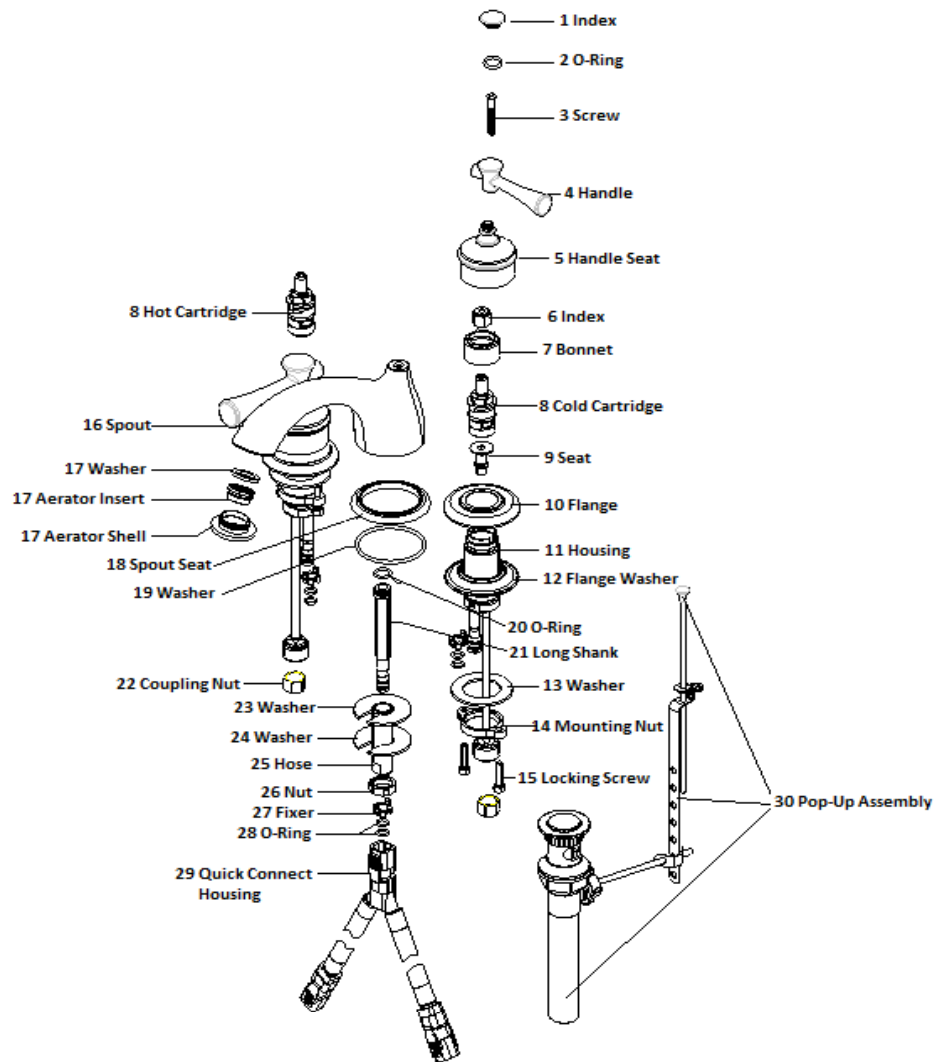

Ironwood Widespread Lavatory Faucet . SPARE PARTS

524587 Satin Nickel 524603 Brushed Bronze

| No. | Name | 524587 | | 524603 | |
|-----|-----------------------|------------|------------|------------|------------|
| | | Order Code | List Price | Order Code | List Price |
| 1 | Index | | | | |
| 2 | O-Ring | | | | |
| 3 | Screw | | | | |
| 4 | Handle | | | | |
| 5 | Handle Seat | | | | |
| 6 | Index | 907501 | \$0.31 | 907501 | \$0.31 |
| 7 | Bonnet | | | | |
| 8 | Cold Cartridge | 907519 | \$9.42 | 907519 | \$9.42 |
| | Hot Cartridge | | | | |
| 9 | Seat | | | | |
| 10 | Flange | | | | |
| 11 | Housing | | | | |
| 12 | Flange Washer | | | | |
| 13 | Washer | | | | |
| 14 | Mounting Nut | | | | |
| 15 | Locking Screw | | | | |
| 17 | Washer | 907485 | \$8.02 | 907493 | \$8.23 |
| | Aerator Insert | | | | |
| | Aerator Shell | | | | |
| 18 | Spout Seat | | | | |
| 19 | Washer | | | | |
| 20 | O-Ring | | | | |
| 21 | Long Shank | | | | |
| 22 | Coupling Nut | | | | |
| 23 | Washer | | | | |
| 24 | Washer | | | | |
| 25 | Hose | | | | |
| 26 | Nut | | | | |
| 27 | Fixer | | | | |
| 28 | O-Ring | | | | |
| 29 | Quick Connect Housing | 907824 | \$7.81 | 907824 | \$7.81 |
| 30 | Pop-Up Assembly | 528000 | \$12.89 | 902619 | \$20.80 |