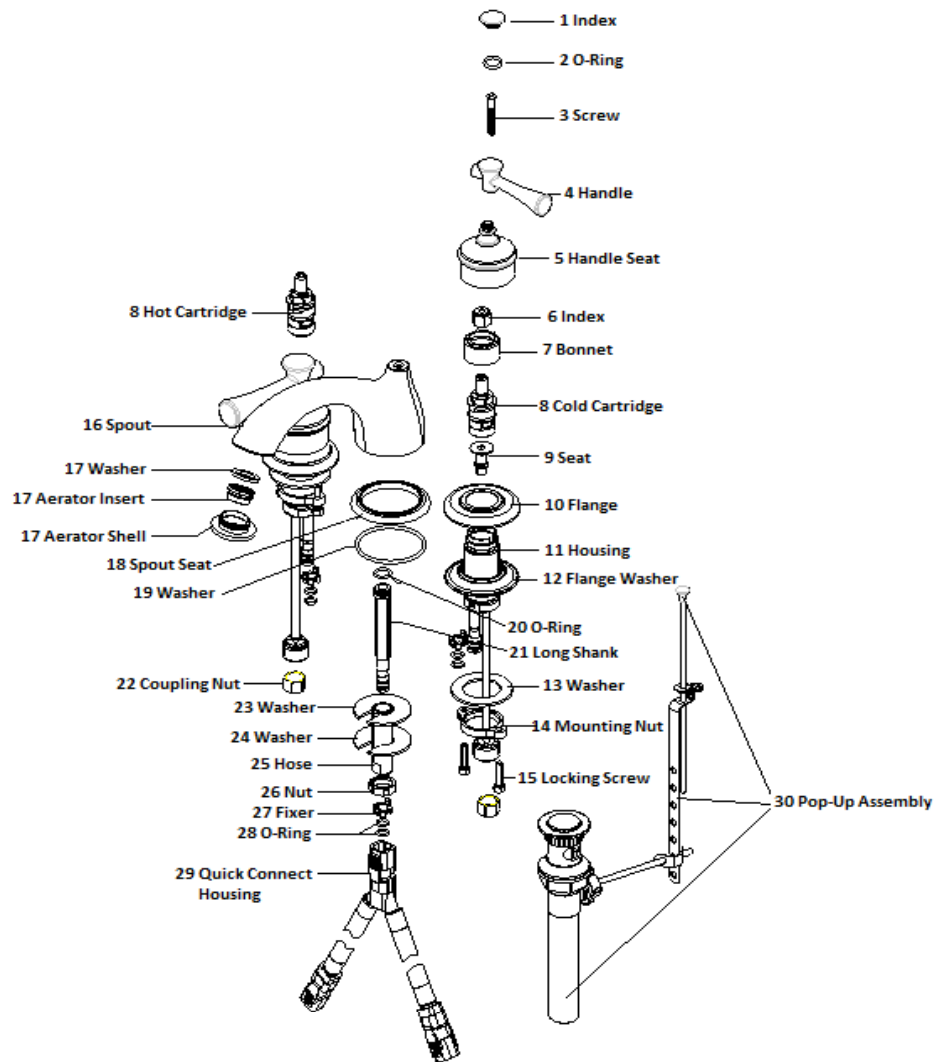

Ironwood Widespread Lavatory Faucet . SPARE PARTS

524587 Satin Nickel	524603 Brushed Bronze
------------------------	--------------------------

No.	Name	524587		524603	
		Order Code	List Price	Order Code	List Price
1	Index				
2	O-Ring				
3	Screw				
4	Handle				
5	Handle Seat				
6	Index	907501	\$0.31	907501	\$0.31
7	Bonnet				
8	Cold Cartridge	907519	\$9.42	907519	\$9.42
	Hot Cartridge				
9	Seat				
10	Flange				
11	Housing				
12	Flange Washer				
13	Washer				
14	Mounting Nut				
15	Locking Screw				
17	Washer	907485	\$8.02	907493	\$8.23
	Aerator Insert				
	Aerator Shell				
18	Spout Seat				
19	Washer				
20	O-Ring				
21	Long Shank				
22	Coupling Nut				
23	Washer				
24	Washer				
25	Hose				
26	Nut				
27	Fixer				
28	O-Ring				
29	Quick Connect Housing	907824	\$7.81	907824	\$7.81
30	Pop-Up Assembly	528000	\$12.89	902619	\$20.80