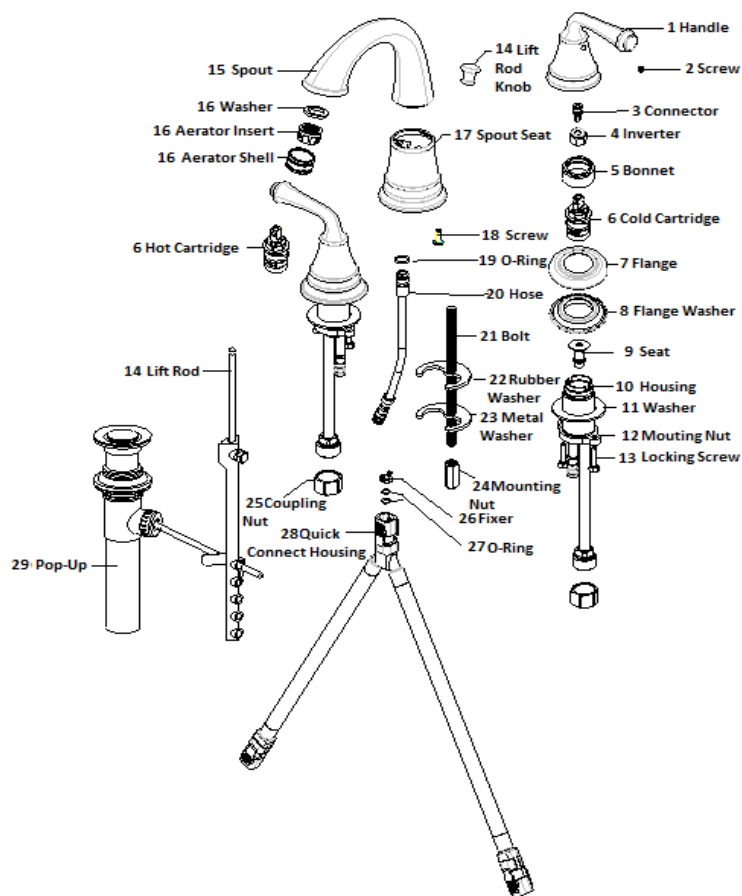

Eden Widespread Lavatory Faucet . SPARE PARTS

524553
Chrome

524579
Oil Rubbed Bronze

No.	Name	524553		524579	
		Order Code	List Price	Order Code	List Price
1	Handle				
2	Screw				
3	Connector				
4	Inverter				
5	Bonnet				
6	Hot Cartridge	907519	\$9.42	907519	\$9.42
	Cold Cartridge				
7	Flange				
8	Flange Washer				
9	Seat				
10	Housing				
11	Washer				
12	Mounting Nut				
13	Locking Screw				
14	Lift Rod Knob				
	Lift Rod				
16	Spout				
	Washer	907774	\$2.79	907790	\$3.21
	Aerator Insert				
	Aerator Shell				
17	Spout Seat				
18	Screw				
19	O-Ring				
20	Hose				
21	Bolt				
22	Rubber Washer				
23	Metal Washer				
24	Mounting Nut				
25	Coupling Nut				
26	Fixer				
27	O-Ring				
28	Quick Connect Housing	907824	\$7.81	907824	\$7.81
29	Pop-Up	529958	\$12.89	902627	\$19.98