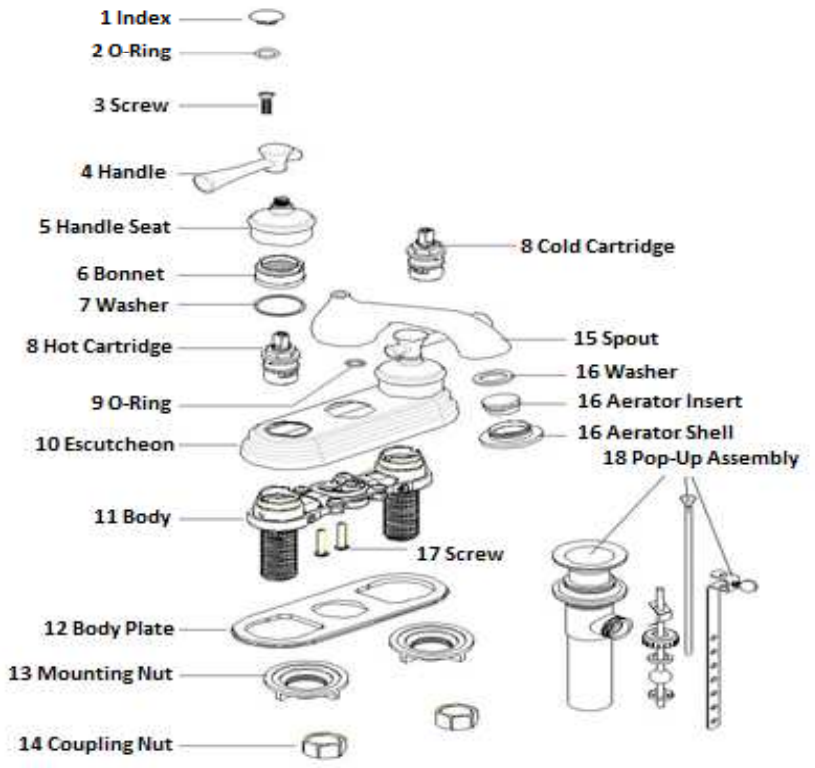

# Ironwood Lavatory Faucet . SPARE PARTS

524546 Satin Nickel      524561 Brushed Bronze

No.	Name	524546		524561	
		Order Code	List Price	Order Code	List Price
1	Index				
2	O-Ring				
3	Screw				
4	Handle				
5	Handle Seat				
6	Bonnet				
7	Washer				
8	Cold Cartridge	907519	\$9.42	907519	\$9.42
	Hot Cartridge				
9	O-Ring				
10	Escutcheon				
11	Body				
12	Base Plate				
13	Mounting Nut				
14	Coupling Nut				
15	Spout				
16	Washer	907469	\$6.99	907477	\$7.66
	Aerator Insert				
	Aerator Shell				
17	Screw				
18	Pop-Up Assembly	528000	\$12.89	902619	\$20.80