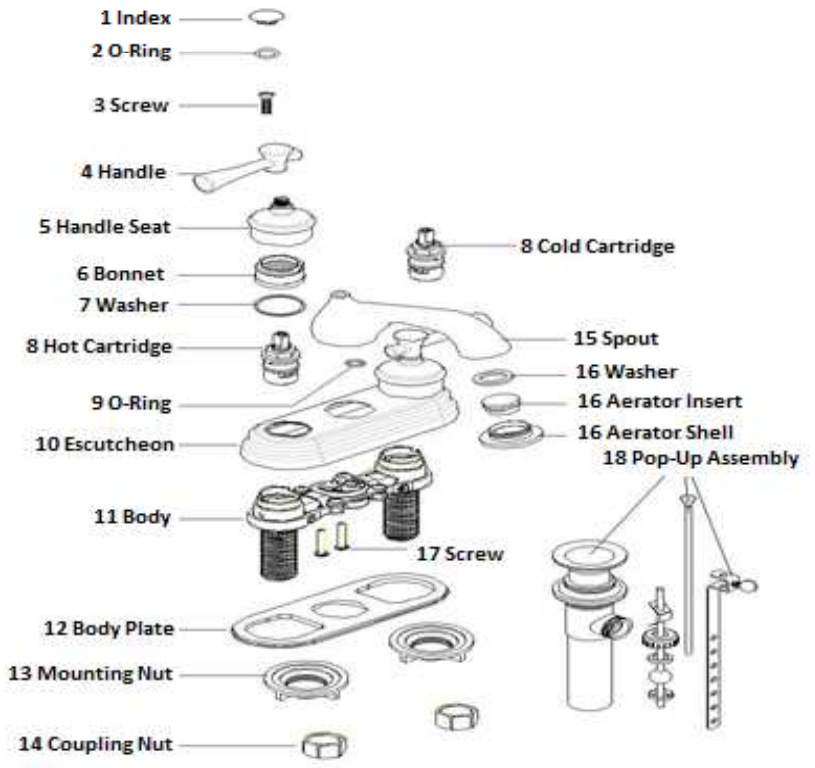

Ironwood Lavatory Faucet . SPARE PARTS

524546 Satin Nickel 524561 Brushed Bronze

No.	Name	524546		524561	
		Order Code	List Price	Order Code	List Price
1	Index				
2	O-Ring				
3	Screw				
4	Handle				
5	Handle Seat				
6	Bonnet				
7	Washer				
8	Cold Cartridge	907519	\$9.42	907519	\$9.42
	Hot Cartridge				
9	O-Ring				
10	Escutcheon				
11	Body				
12	Base Plate				
13	Mounting Nut				
14	Coupling Nut				
15	Spout				
16	Washer	907469	\$6.99	907477	\$7.66
	Aerator Insert				
	Aerator Shell				
17	Screw				
18	Pop-Up Assembly	528000	\$12.89	902619	\$20.80