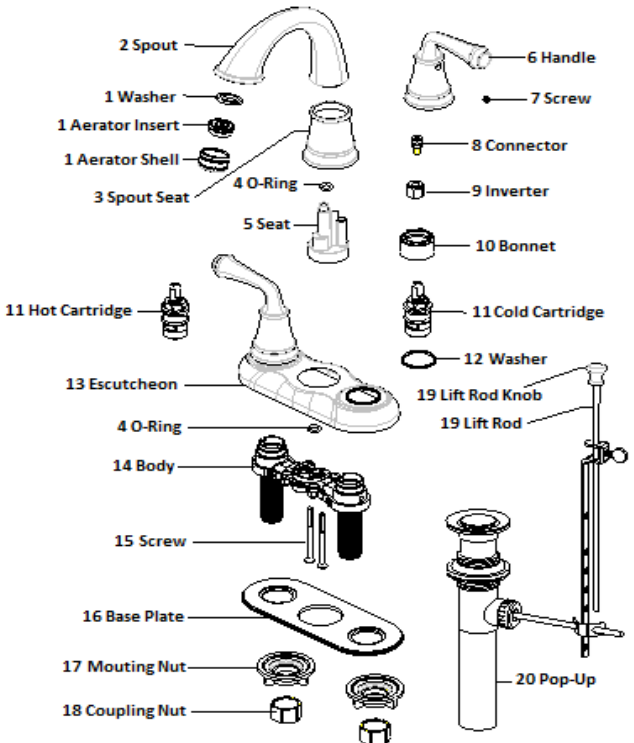

Eden Lavatory Faucet . SPARE PARTS

524512 Chrome 524538 Oil Rubbed Bronze

No.	Name	524512		524538	
		Order Code	List Price	Order Code	List Price
1	Washer	907774	\$2.79	907790	\$3.21
	Aerator Insert				
	Aerator Shell				
2	Spout				
3	Spout Seat				
4	O-Ring				
5	Seat				
6	Handle				
7	Screw				
8	Connector				
9	Inverter				
10	Bonnet				
11	Hot Cartridge	907519	\$9.42	907519	\$9.42
	Cold Cartridge				
12	Washer				
13	Escutcheon				
14	Body				
15	Screw				
16	Base Plate				
17	Mounting Nut				
18	Coupling Nut				
19	Lift Rod Knob				
	Lift Rod				
20	Pop-Up	529958	\$12.89	902627	\$19.98