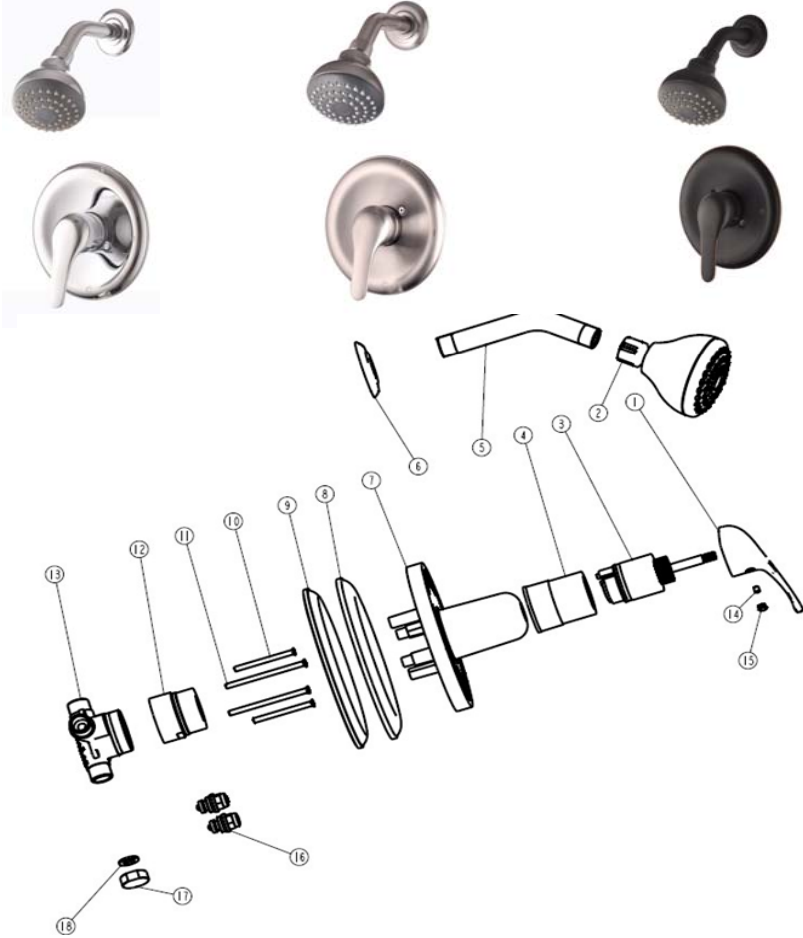

# Middleton Shower Faucet . SPARE PARTS

523571	523555	523563
Polished Chrome	Satin Nickel	Oil Rubbed Bronze

No.	Name	523571		523555		523563	
		Order Code	List Price	Order Code	List Price	Order Code	List Price
1	Handle						
2	Shower Head						
4	Cover						
5	Shower Arm						
6	Flange						
8	Escutcheon						
9	Gasket						
3	Cartridge	909952	\$67.88	909952	\$67.88	909952	\$67.88
7	Plaster Guard						
10	Screw						
11	Screw						
12	Trim Sleeve						
13	Body Assembly						
14	Screw						
15	Button						
16	Stop Valve						
17	Plug						
18	Washer						