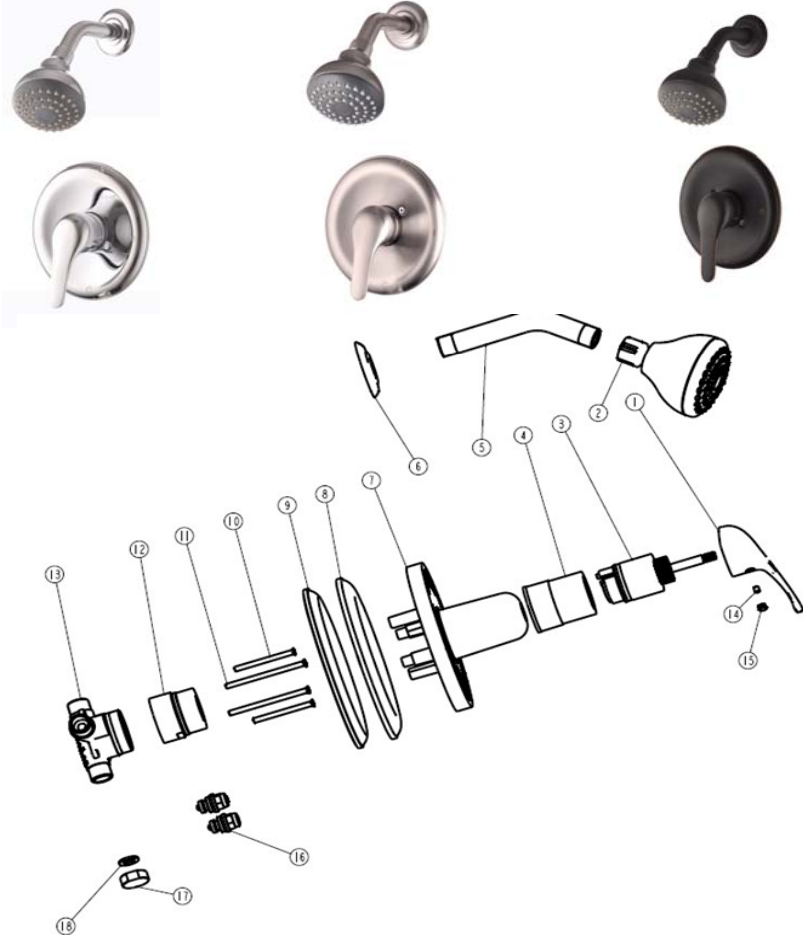

Middleton Shower Faucet . SPARE PARTS

523571 523555 523563
 Polished Chrome Satin Nickel Oil Rubbed Bronze

No.	Name	523571		523555		523563	
		Order Code	List Price	Order Code	List Price	Order Code	List Price
1	Handle						
2	Shower Head						
4	Cover						
5	Shower Arm						
6	Flange						
8	Escutcheon						
9	Gasket						
3	Cartridge	909952	\$67.88	909952	\$67.88	909952	\$67.88
7	Plaster Guard						
10	Screw						
11	Screw						
12	Trim Sleeve						
13	Body Assembly						
14	Screw						
15	Button						
16	Stop Valve						
17	Plug						
18	Washer						