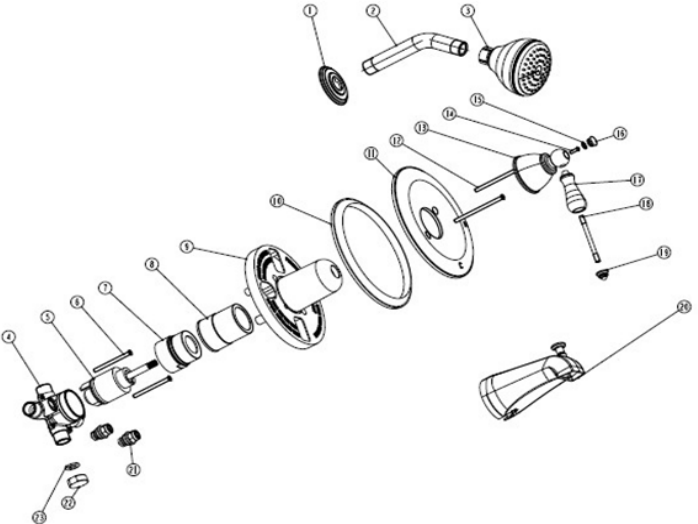

Hathaway Tub and Shower Faucet . SPARE PARTS

523514 523506 523498
 Polished Chrome Satin Nickel Oil Rubbed Bronze

| No. | Name | 523514 | | 523506 | | 523498 | |
|-----|----------------|------------|------------|------------|------------|------------|------------|
| | | Order Code | List Price | Order Code | List Price | Order Code | List Price |
| 1 | Flange | | | | | | |
| 2 | Shower Arm | | | | | | |
| 3 | Shower Head | | | | | | |
| 8 | Nut | | | | | | |
| 10 | Gasket | | | | | | |
| 11 | Escutcheon | | | | | | |
| 12 | Screw | | | | | | |
| 13 | Handle base | | | | | | |
| 14 | Screw | | | | | | |
| 15 | Seat | | | | | | |
| 16 | Button | | | | | | |
| 17 | Handle lever | | | | | | |
| 18 | Connector | | | | | | |
| 19 | Cap | | | | | | |
| 20 | Spout assembly | | | | | | |
| 4 | Faucet body | 909952 | \$67.88 | 909952 | \$67.88 | 909952 | \$67.88 |
| 5 | Cartridge | | | | | | |
| 6 | Screw | | | | | | |
| 7 | Trim sleeve | | | | | | |
| 9 | Plaster guard | | | | | | |
| 21 | Ctop valve | | | | | | |
| 22 | Plug | | | | | | |
| 23 | Washer | | | | | | |