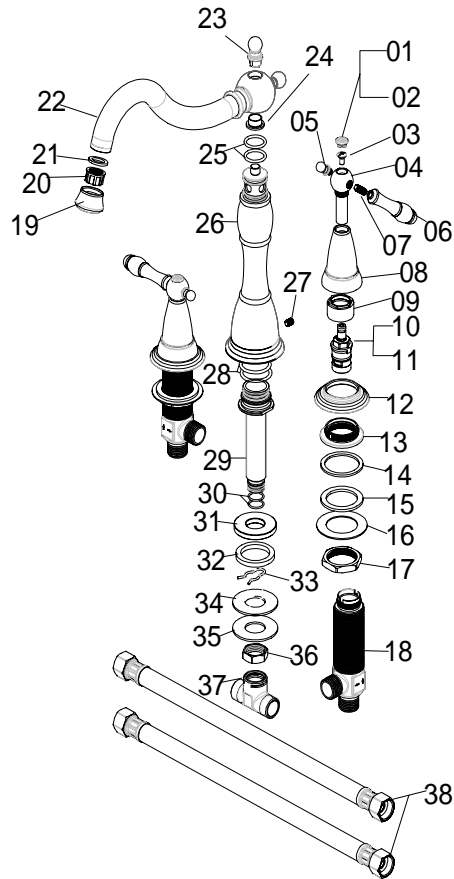

523449
Satin Nickel

523431
Oil Rubbed Bronze

No.	Name	523449		523431	
		Order Code	List Price	Order Code	List Price
1	Index-H				
2	Index-C				
3	Crew				
4	Handle Connector				
5	Decorative Cap				
6	Handle				
7	Bolt				
8	Handle Seat				
9	Bonnect				
10	Cartridge				
11	Cartridge	907519	\$9.42	907519	\$9.42
12	Flange				
13	Flange Seat				
14	Washer				
15	Washer				
16	Washer				
17	Mounting nut				
18	Housing				
19	Aerator Shell				
20	Rectifier	909788	\$5.54	909796	\$6.37
21	Washer				
22	Spout				
23	Decorative Cap				
24	Werable Ring				
25	O-Ring				
26	Pipe				
27	Set Crew				
28	O-Ring				
29	Long Shank				
30	O-Ring				
31	Washer				
32	Washer				
33	Ring				
34	Washer				
35	Washer				
36	Nut				
37	Tube				
38	Hose	907741	\$21.53	907741	\$21.53