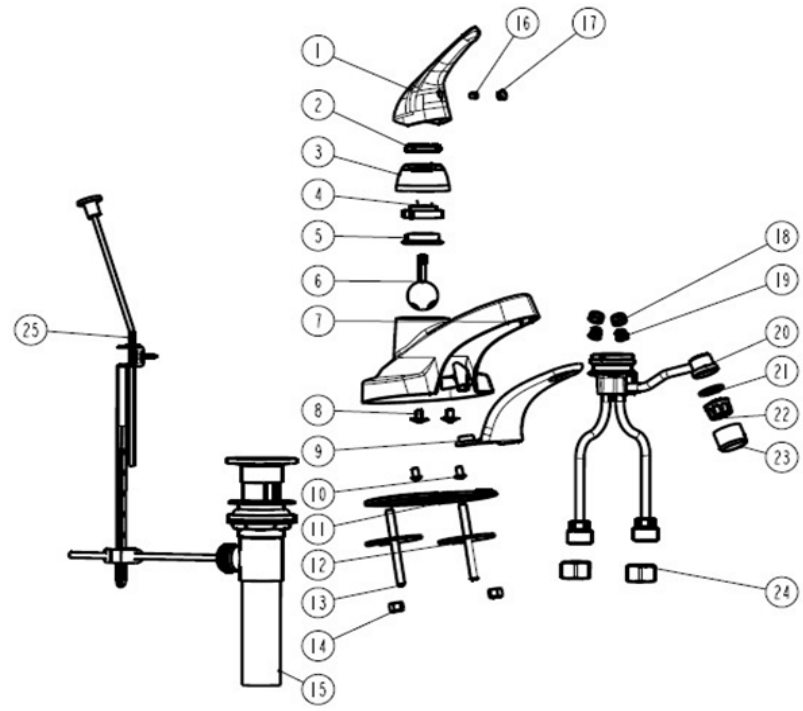

Middleton Lavatory Faucet . SPARE PARTS

523423 Polished Chrome 523407 Satin Nickel 523415 Oil Rubbed Bronze

No.	Name	523407		523415		523423	
		Order Code	List Price	Order Code	List Price	Order Code	List Price
1	Handle						
2	Adjustable Ring						
3	Bonnet						
4	Cap						
5	Packing						
6	Ball Valve	909937	\$3.71	909937	\$3.71	909937	\$3.71
7	Escutcheon						
8	Set Screw						
9	Undercover Plate						
10	Set Screw						
11	Base Plate						
12	Washer						
13	Bolt						
14	Nut						
15	Pop-Up						
16	Screw						
17	Buttom						
18	Seat						
19	Spring						
20	Body Assembly						
21	Gasket						
22	Aerator	909861	\$5.33	909879	\$5.78	909853	\$4.89
23	Aerator Housing						
24	Nut						
25	Lift Assembly						