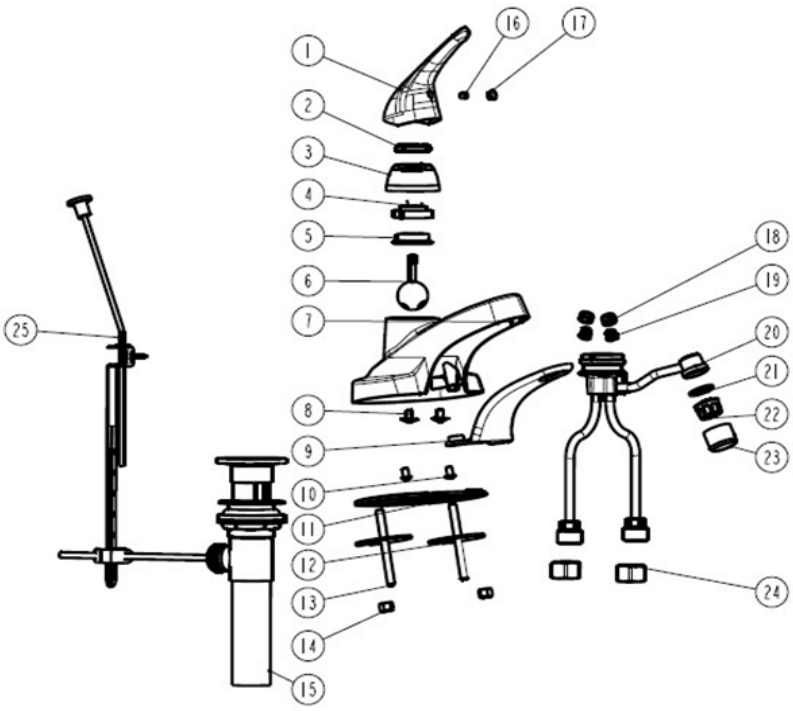

Middleton Lavatory Faucet . SPARE PARTS

523423 Polished Chrome 523407 Satin Nickel 523415 Oil Rubbed Bronze

No.	Name	523407		523415		523423	
		Order Code	List Price	Order Code	List Price	Order Code	List Price
1	Handle						
2	Adjustable Ring						
3	Bonnet						
4	Cap						
5	Packing						
6	Ball Valve	909937	\$3.71	909937	\$3.71	909937	\$3.71
7	Escutcheon						
8	Set Screw						
9	Undercover Plate						
10	Set Screw						
11	Base Plate						
12	Washer						
13	Bolt						
14	Nut						
15	Pop-Up						
16	Screw						
17	Buttom						
18	Seat						
19	Spring						
20	Body Assembly						
21	Gasket						
22	Aerator	909861	\$5.33	909879	\$5.78	909853	\$4.89
23	Aerator Housing						
24	Nut						
25	Lift Assembly						