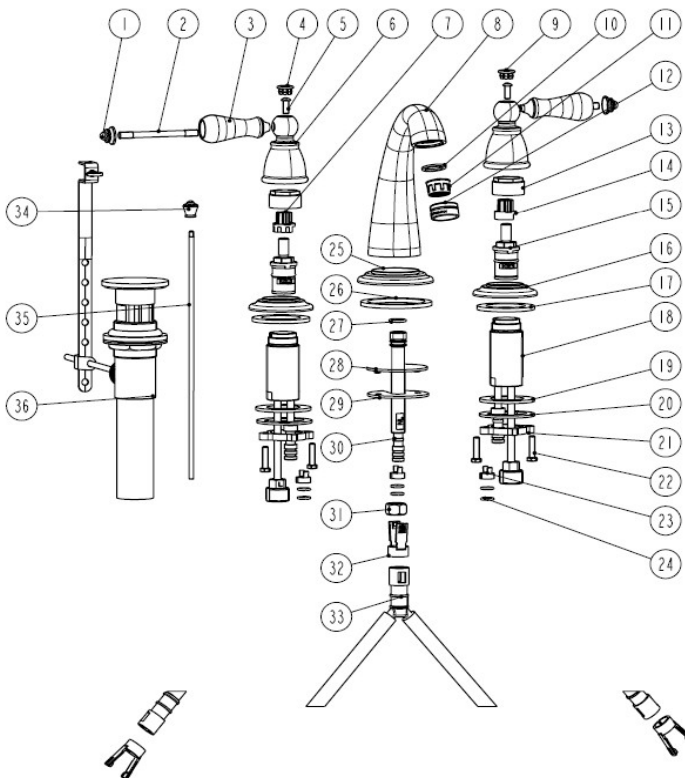

# Hathaway Wide Spread Lavatory Faucet . SPARE PARTS

523399 Polished Chrome      523373 Satin Nickel      523381 Oil Rubbed Bronze

No.	Name	523399		523373		523381	
		Order Code	List Price	Order Code	List Price	Order Code	List Price
1	Cap						
2	Connector						
3	Handle						
4	Index						
5	Screw						
6	Handle seat						
7	Inverter H						
14	Inverter C	909929	\$1.33	909929	\$1.33	909929	\$1.33
9	Index						
10	Washer						
11	Aerator						
12	Aerator shell	909820	\$4.89	909838	\$5.33	909846	\$5.78
13	bonnet						
8	Spout assorsory						
15	Cartridge	909911	\$11.11	909911	\$11.11	909911	\$11.11
16	Flange						
17	Washer						
18	Body assembly						
19	Washer						
20	Washer						
21	Mounting nut						
22	Screw						
23	Block						
24	O-ring						
25	Flange						
26	Washer						
27	O-ring						
28	Rubber washer						
29	Steel washer						
30	Connector						
31	Nut						
32	Block						
33	Hose	909945	\$6.67	909945	\$6.67	909945	\$6.67
34	Lift head						
35	Lift rod						
36	Popup						