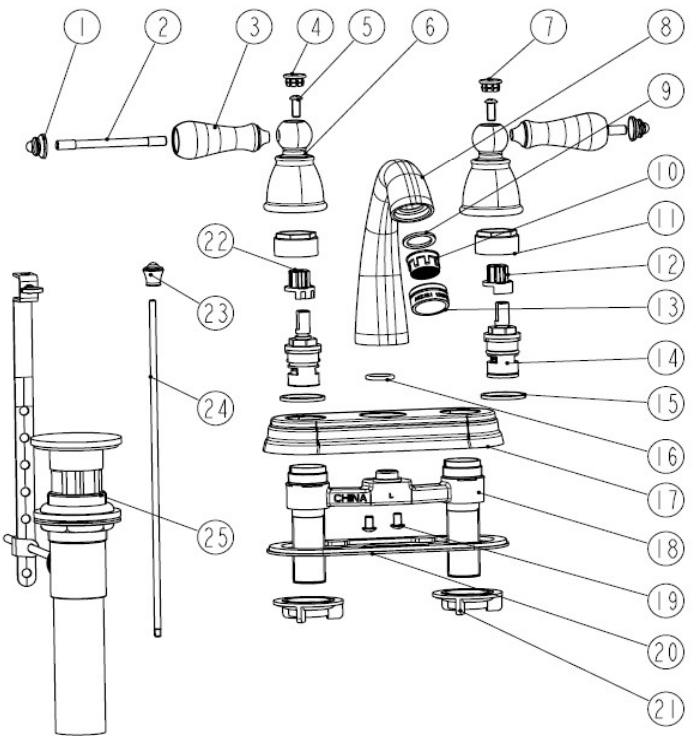

# Hathaway Lavatory Faucet . SPARE PARTS

523365 Polished Chrome      523357 Satin Nickel      523340 Oil Rubbed Bronze

No.	Name	523340		523357		523365	
		Order Code	List Price	Order Code	List Price	Order Code	List Price
1	Cap						
2	Connector						
3	Handle						
4	Index						
5	Screw						
6	Handle seat						
7	Index						
8	Spout						
9	Washer						
10	Aerator	909846	\$5.78	909838	\$5.33	909820	\$4.89
13	Aerator shell						
12	Inverter C						
22	Inverter H	909929	\$1.33	909929	\$1.33	909929	\$1.33
11	Bonnet						
14	Cartridge	909911	\$11.11	909911	\$11.11	909911	\$11.11
15	Washer						
16	O-ring						
17	Escutcheon						
18	Body						
19	Screw						
20	Base plate						
21	Mounting nut						
23	Lift head						
24	Lift rod						
25	Pop-up						