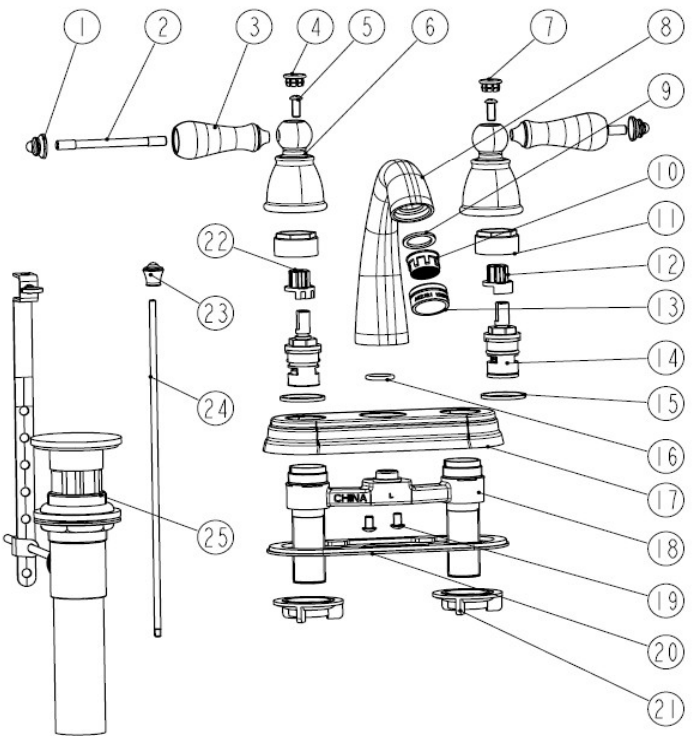

Hathaway Lavatory Faucet . SPARE PARTS

523365 Polished Chrome 523357 Satin Nickel 523340 Oil Rubbed Bronze

No.	Name	523340		523357		523365	
		Order Code	List Price	Order Code	List Price	Order Code	List Price
1	Cap						
2	Connector						
3	Handle						
4	Index						
5	Screw						
6	Handle seat						
7	Index						
8	Spout						
9	Washer						
10	Aerator	909846	\$5.78	909838	\$5.33	909820	\$4.89
13	Aerator shell						
12	Inverter C						
22	Inverter H	909929	\$1.33	909929	\$1.33	909929	\$1.33
11	Bonnet						
14	Cartridge	909911	\$11.11	909911	\$11.11	909911	\$11.11
15	Washer						
16	O-ring						
17	Escutcheon						
18	Body						
19	Screw						
20	Base plate						
21	Mounting nut						
23	Lift head						
24	Lift rod						
25	Pop-up						