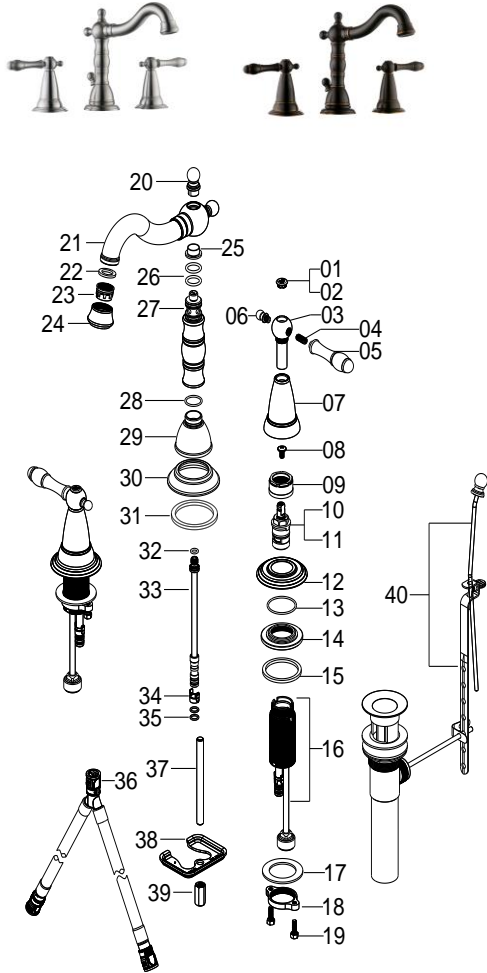

Oakmont Two Handle Widespread Kitchen Faucet

523316 (SN) - 523324 (ORB)

523316 (SN)

523324 (ORB)

NO.	RP NO.	PAT NO.	DESCRIPTION	MATERIAL	QTY	Order Code	List Price	Order Code	List Price
#01	RP1000104	3.24.408F.01AH10-04	INDEX H	PLASTIC	1				
#02	RP1000204	3.24.408F.01AC10-04	INDEX C	PLASTIC	1				
#04	RP1300104	3.11.462.030010-3601	BOLT	METAL	2				
#05		3.15.859.550010-04	HANDLE	ZINC	2				
#03		3.15.859.84S010-04	HANDLE	ZINC	2				
#06	RP8018804	3.24.7012.03A010-04	CAP	PLASTIC	2				
#07		3.15.7011.060010-04	HANDLE SEAT	ZINC	2				
#08	RP50001	3.10.407.100010-00	SCREW	SUS	2				
#09	RP70193	3.15.470N.06A010-01	BONNET NUT	ZINC	2				
#10	RP20013	3.20.408.12AH10-00	CARTRIDGE H	HYBIRD	1				
#11	RP20014	3.20.408.12AC10-00	CARTRIDGE C	HYBIRD	1				
#12	RP8021004	3.01.7011.370010-04	FLANGE	BRASS	2				
#13	RP60020	3.30.F532.360010-00	O-RING	RUBBER	2				
#14	RP80292	3.05.67149.030010-169	FLANGE	ALUMINUM	2				
#15		3.20.818.070010-00	WASHER	PLASTIC	2				
#16		3.20.7098N.416310-00	BODY	HYBRID	2				
#17	RP64147	3.11.66121.020010-3601	WASHER	METAL	2				
#18	RP56059	3.11.7098N.410510-3601	NUT	METAL	1				
#19	RP50004	3.11.825.37T010-3601	SCREW	METAL	2				
#20	RP8000104	3.24.859.04A010-04	CAP	PLASTIC	1				
#21		3.02.859N.010011-04	SPOUT	BRASS	1				
#22		3.30.407.080010-00	WASHER	RUBBER	1				
#23	RP3020004	3.26.427.081210-00	AERATOR	PLASTIC	1				
#24		3.01.453E.06A210-04	AERATOR SHELL	BRASS	1				
#25	RP64002	3.26.453.510010-00	WASHER	PLASTIC	1				
#26	RP60008	3.30.811.020010-00	O-RING	RUBBER	2				
#27		3.02.859N.02A010-04	SHANK	BRASS	1				
#28		3.30.517.050010-00	O-RING	RUBBER	1				
#29		3.02.859N.030010-04	SPOUT SEAT	BRASS	1				
#30		3.01.859.060010-04	FLANGE	BRASS	1				
#31		3.20.7012.140010-00	WASHER	PLASTIC	1				
#32		3.30.F046M.020010-00	O-RING	RUBBER	1				
#33		3.01.65855N.120010-102	INLET PIPE	BRASS	1				
#34	RP70421	3.26.67448.220011-00B	BLOCK	PLASTIC	3				
#35	RP60002	3.30.55025.002910-00	O-RING	RUBBER	6				
#36	RP70520	3.20.67000.38G012-00	HOSE	PLASTIC	1				
#37		3.11.E503.110010-3601	BOLT	METAL	1				
#38	RP70228	3.11.65831.170010-3601	WASHER	METAL	1				
#39	RP56026	3.01.E503.120010-00	MOUNTING NUT	BRASS	1				
#40.1	RP4004104	3.24.859.18A010-01	LIFT ROD KNOB	PLASTIC	1				
#40.2		3.10.859.53C010-103	LIFT ROD	SUS	1				
#40.3	RP4000104	3.01.8011.0A0110-04	POP-UP	BRASS	1				