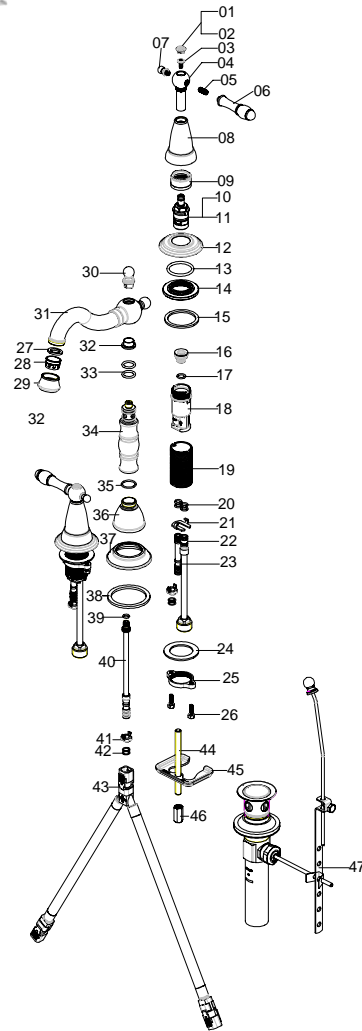

523316
Satin Nickel

523324
Oil Rubbed Bronze

No.	Name	523316		523324	
		Order Code	List Price	Order Code	List Price
1	Index-H				
2	Index-C				
3	Crew				
4	Handle Conector				
5	Bolt				
6	Handle				
7	Decorative Cap				
8	Handle Seat				
9	Bonnect				
10	Cartridge	907519	\$9.42	907519	\$9.42
11	Cartridge				
12	Flange				
13	O-Ring				
14	Flange Seat				
15	Washer				
16	Cap				
17	O-Ring				
18	Body				
19	Housing				
20	O-Ring				
21	Washer				
22	Inlet Tube				
23	Quick Connector				
24	Washer				
25	Nut				
26	Crew				
27	Washer				
28	Aerator	909747	\$5.93	909754	\$6.38
29	Aeractor Shell				
30	Decorative Cap				
31	Spout				
32	Wearable Ring				
33	O-Ring				
34	Spout connect tube				
35	O-Ring				
36	Spout Seat				
37	Sout Flange				
38	Washer				
39	O-Ring				
40	Inlet Tube				
41	Washer				
42	O-Ring				
43	Quick Connector assembly	907824	7.81	907824	7.81
44	Crew				
45	Washer				
46	Coupling nut				
47	Pop-up				