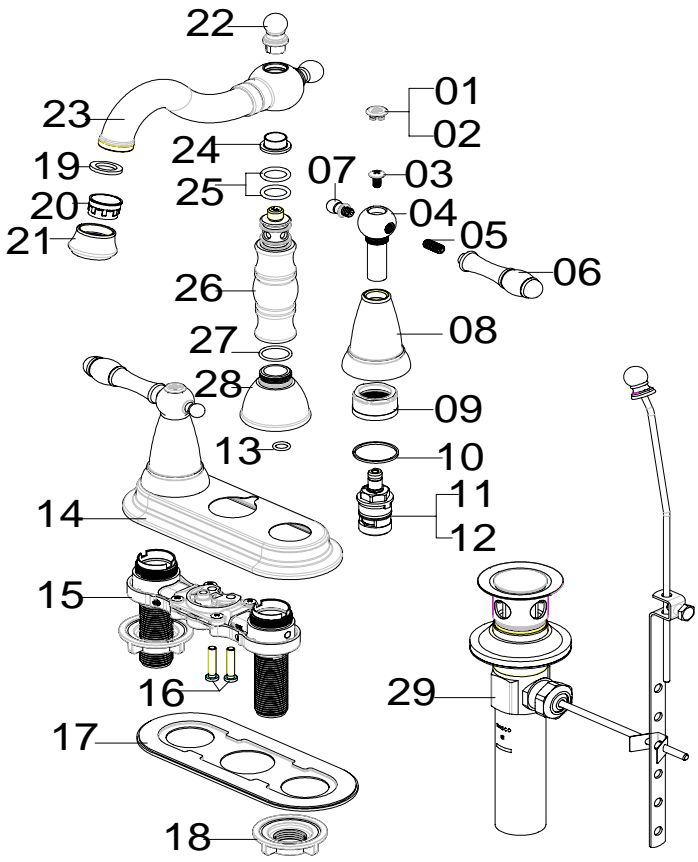

# Oakmont Lavatory Faucet . SPARE PARTS

523290	523282
Satin Nickel	Oil Rubbed Bronze

No.	Name	523290		523282	
		Order Code	List Price	Order Code	List Price
1	Index-H				
2	Index-C				
3	Crew				
4	Handle Connector				
5	Bolt				
6	Handle				
7	Decorative Cap				
8	Handle Seat				
9	Bonnect				
10	Washer				
11	Cartridge	907519	\$9.42	907519	\$9.42
12	Cartridge				
13	O-Ring				
14	Escutcheon				
15	Body				
16	Crew				
17	Base Plate				
18	Mouting Nut				
19	Washer				
20	Aerator	909747	\$5.93	909754	\$6.38
21	Aractor Shell				
22	Decorative Cap				
23	Spout				
24	Wearable Ring				
25	O-Ring				
26	Tube				
27	O-Ring				
28	Spout Seat				
29	Pop-Up				