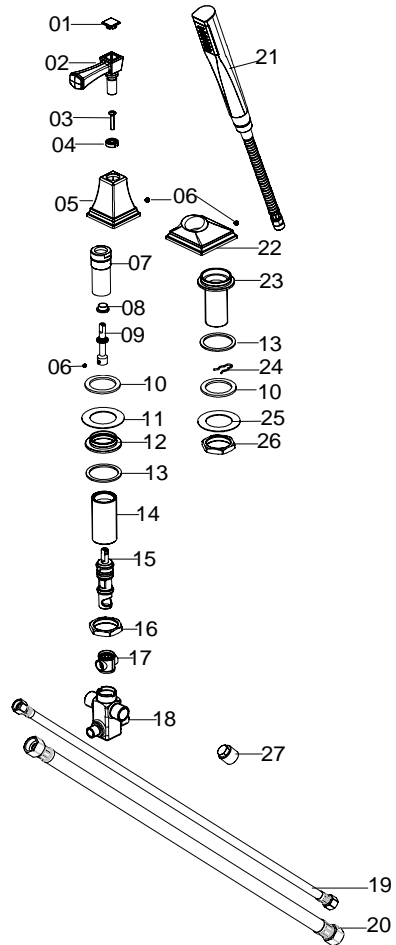

Torino Single Handle Roman tub Sprayer kit . SPARE PARTS

523134	523142
Satin Nickel	Brushed Bronze

No.	Name	523134		523142	
		Order Code	List Price	Order Code	List Price
1	Index				
2	Handle				
3	Screw				
4	Washer				
5	Handle Seat				
6	Screw				
7	Bonnet				
8	Washer				
9	Connect				
10	Washer				
11	Washer				
12	Flange				
13	Washer				
14	Brass hose				
15	Diverter	909978	3.93	909978	3.93
16	Mounting Nut				
17	Washer Seat				
18	Body				
19	Hose				
20	Hose				
21	Shower Assmly				
22	Shower seat				
23	Long Shank				
24	Clip				
25	Washer				
26	Mounting Nut				
27	Plug				