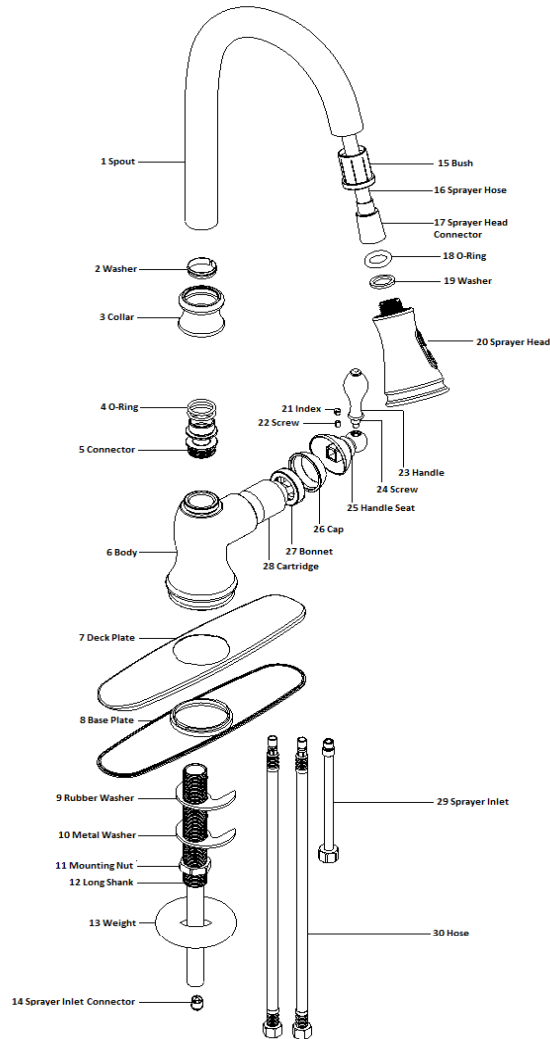

522839	522995	523001
Oil Rubber Bronze	Satin Nickel	Polished Chrome

No.	Name	522839		522995		523001	
		Order Code	List Price	Order Code	List Price	Order Code	List Price
1	Spout						
2	Washer						
3	Collar						
4	O-Ring						
5	Connector						
6	Body						
7	Deck Plate						
8	Base Plate						
9	Rubber Washer						
10	Metal Washer						
11	Mounting Nut						
12	Long Shank						
13	Weight						
14	Sprayer Inlet Connector						
15	Bush						
16	Sprayer Hose						
17	Sprayer Head Connector						
18	O-Ring						
19	Washer						
20	Sprayer Head Connector						
21	Index						
22	Screw						
23	Handle						
24	Screw						
25	Handle Seat						
26	Cap						
27	Bonnet						
28	Cartridge	920207	\$11.21	920207	\$11.21	920207	\$11.21
29	Sprayer Inlet						
30	Hose						