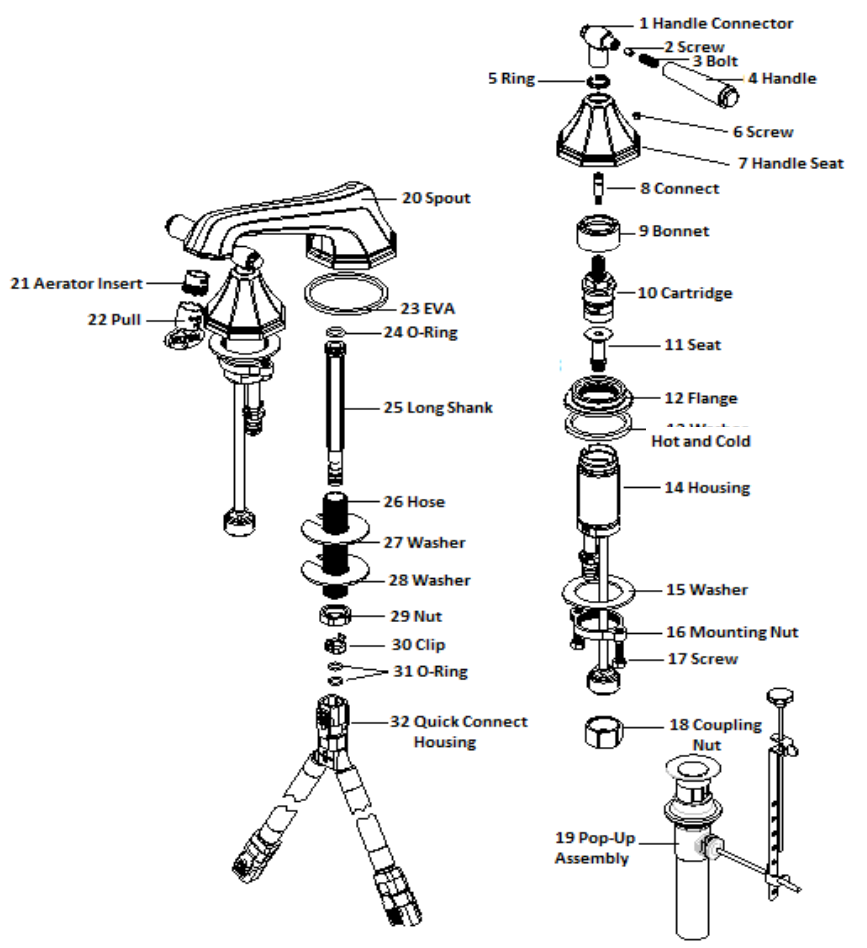

Barcelona Watersense Faucet . SPARE PARTS

522730 Satin Nickel 522748 Brushed Bronze

No.	Name	522730		522748	
		Order Code	List Price	Order Code	List Price
1	Handle Connector				
2	Screw				
3	Bolt				
4	Handle				
5	Ring				
6	Screw				
7	Handle Seat				
8	Connect				
9	Bonnet				
10	Cold Cartridge	908137	\$10.14	908137	\$10.14
	Hot Cartridge				
11	Seat				
12	Flange				
13	Washer				
14	Housing				
15	Washer				
16	Mounting Nut				
17	Screw				
18	Coupling Nut				
19	Pop-Up Assembly	528000	\$12.89	902619	\$20.80
20	Spout				
21	Aerator Insert	907758	\$5.38	907758	\$5.38
22	Pull	907766	\$0.98	907766	\$0.98
23	EVA				
24	O-Ring				
25	Long Shank				
26	Hose				
27	Washer				
28	Washer				
29	Nut				
30	Clip				
31	O-Ring				
32	Quick Connect Housing	907824	\$7.81	907824	\$7.81