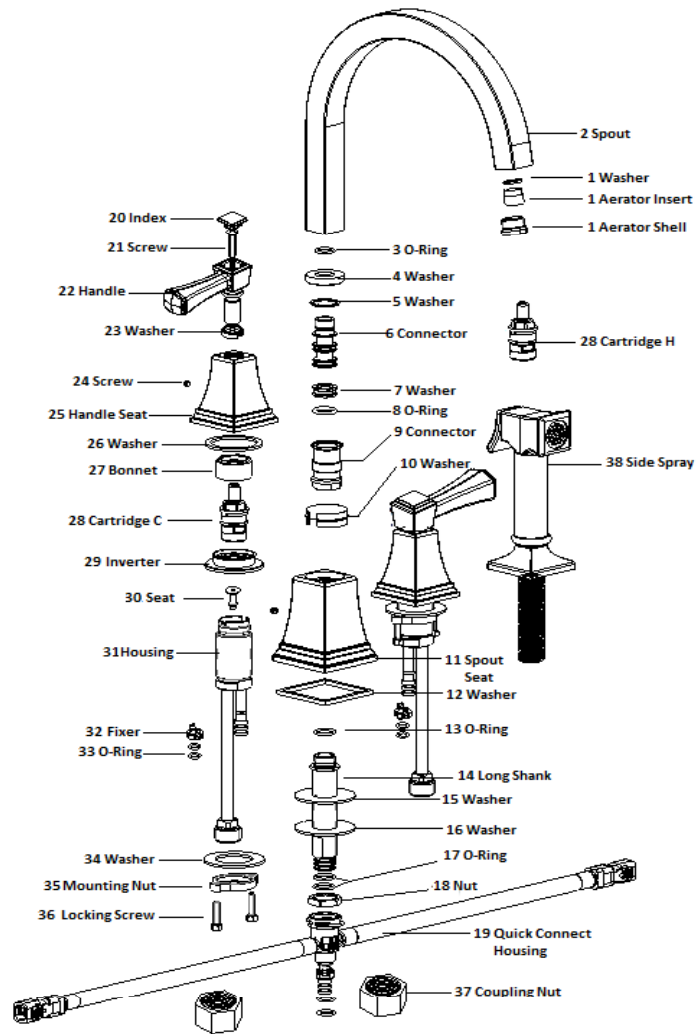

522110  
Satin Nickel

522128  
Brushed Bronze

No.	Name	522110		522128	
		Order Code	List Price	Order Code	List Price
1	Washer	907915	\$5.12	907923	\$5.49
	Aerator Insert				
	Aerator Shell				
2	Spout				
3	O-Ring				
4	Washer				
5	Washer				
6	Connector				
7	Washer				
8	O-Ring				
9	Connector				
10	Washer				
11	Spout Seat				
12	Washer				
13	O-Ring				
14	Long Shank				
15	Washer				
16	Washer				
17	O-Ring				
18	Nut				
19	Quick Connect Housing	907907	\$10.35	907907	\$10.35
20	Index				
21	Screw				
22	Handle				
23	Washer				
24	Screw				
25	Handle Seat				
26	Washer				
27	Bonnet				
28	Cartridge H	907519	\$9.42	907519	\$9.42
	Cartridge C				
29	Inverter				
30	Seat				
31	Housing				
32	Fixer				
33	O-Ring				
34	Washer				
35	Mounting Nut				
36	Locking Screw				
37	Coupling Nut				
38	Side Spray				