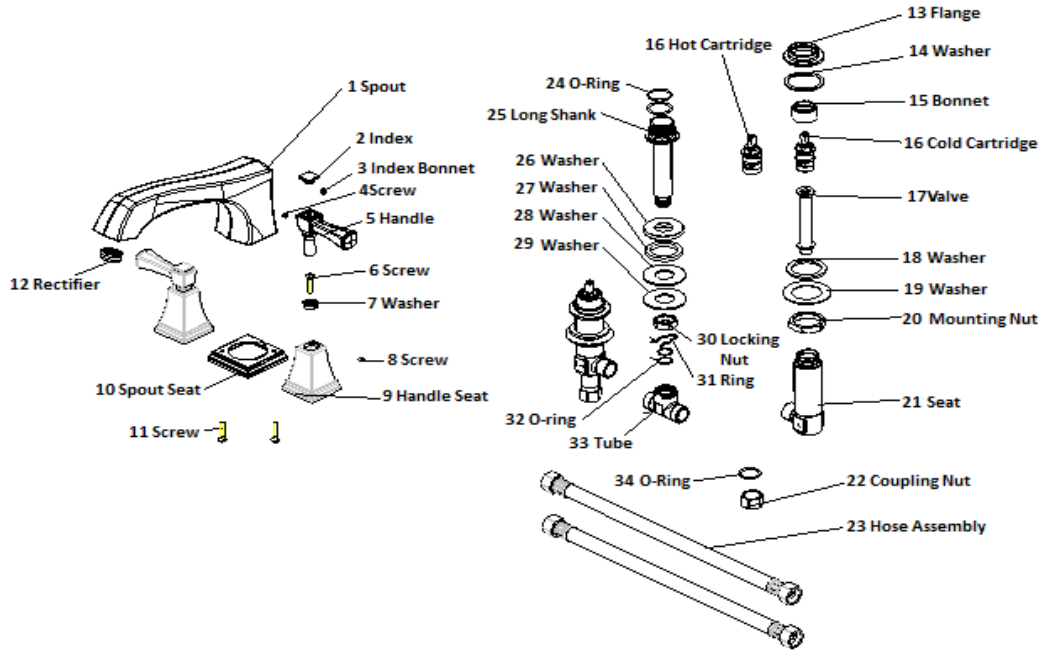

Torino Roman Tub Faucet . SPARE PARTS

522086 Satin Nickel      522094 Brushed Bronze

No.	Name	522086		522094	
		Order Code	List Price	Order Code	List Price
1	Spout				
2	Index				
3	Index Bonnet				
4	Screw				
5	Handle				
6	Screw				
7	Washer				
8	Screw				
9	Handle Seat				
10	Spout Seat				
11	Screw				
12	Rectifier	907865	\$1.09	907865	\$1.09
13	Flange				
14	Washer				
15	Bonnet				
16	Cold Cartridge	907519	\$9.42	907519	\$9.42
16	Hot Cartridge				
17	Valve				
18	Washer				
19	Washer				
20	Mounting Nut				
21	Seat				
22	Coupling Nut				
23	Hose Assembly	907741	\$21.53	907741	\$21.53
24	O-Ring				
25	Long Shank				
26	Washer				
27	Washer				
28	Washer				
29	Washer				
30	Locking Nut				
31	Ring				
32	O-Ring				
33	Tube				
34	O-Ring				