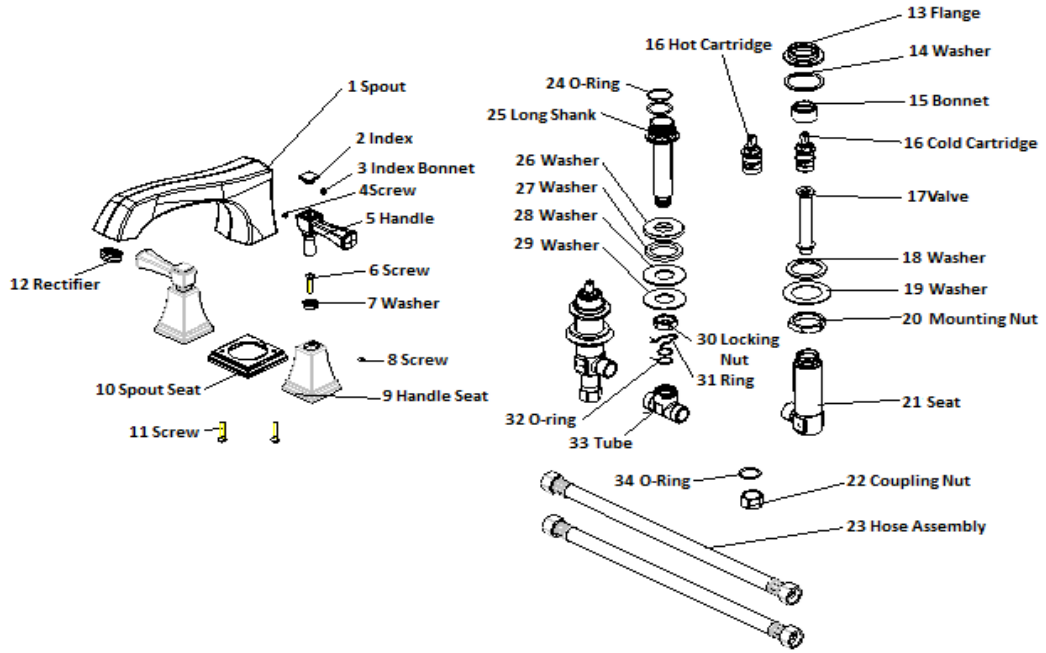

Torino Roman Tub Faucet . SPARE PARTS

522086 Satin Nickel 522094 Brushed Bronze

No.	Name	522086		522094	
		Order Code	List Price	Order Code	List Price
1	Spout				
2	Index				
3	Index Bonnet				
4	Screw				
5	Handle				
6	Screw				
7	Washer				
8	Screw				
9	Handle Seat				
10	Spout Seat				
11	Screw				
12	Rectifier	907865	\$1.09	907865	\$1.09
13	Flange				
14	Washer				
15	Bonnet				
16	Cold Cartridge	907519	\$9.42	907519	\$9.42
16	Hot Cartridge				
17	Valve				
18	Washer				
19	Washer				
20	Mounting Nut				
21	Seat				
22	Coupling Nut				
23	Hose Assembly	907741	\$21.53	907741	\$21.53
24	O-Ring				
25	Long Shank				
26	Washer				
27	Washer				
28	Washer				
29	Washer				
30	Locking Nut				
31	Ring				
32	O-Ring				
33	Tube				
34	O-Ring				